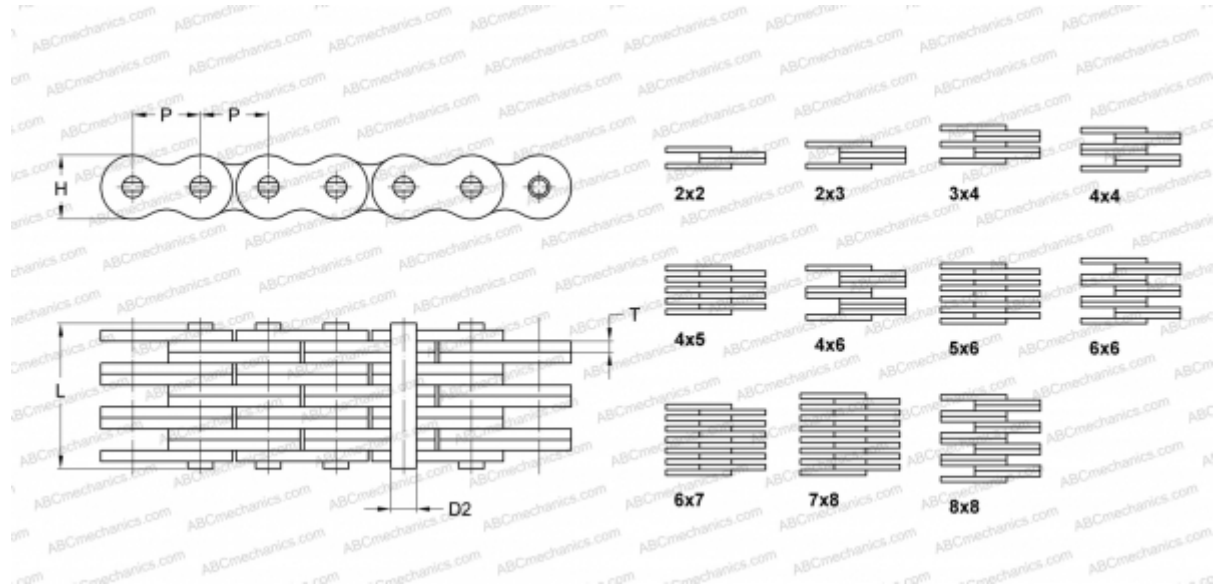

PHC LL1066X5M SKF

Leaf Chain

TYPE: Lift chain, Standard BS/ISO (SKF), Leaf chain

Technical specification

DIMENSIONS, MM

P	15,880
D2	5,080
H	13,700
T	1,600
L	22,100

WEIGHT, KG/M 1,570

MANUFACTURER [SKF](#)