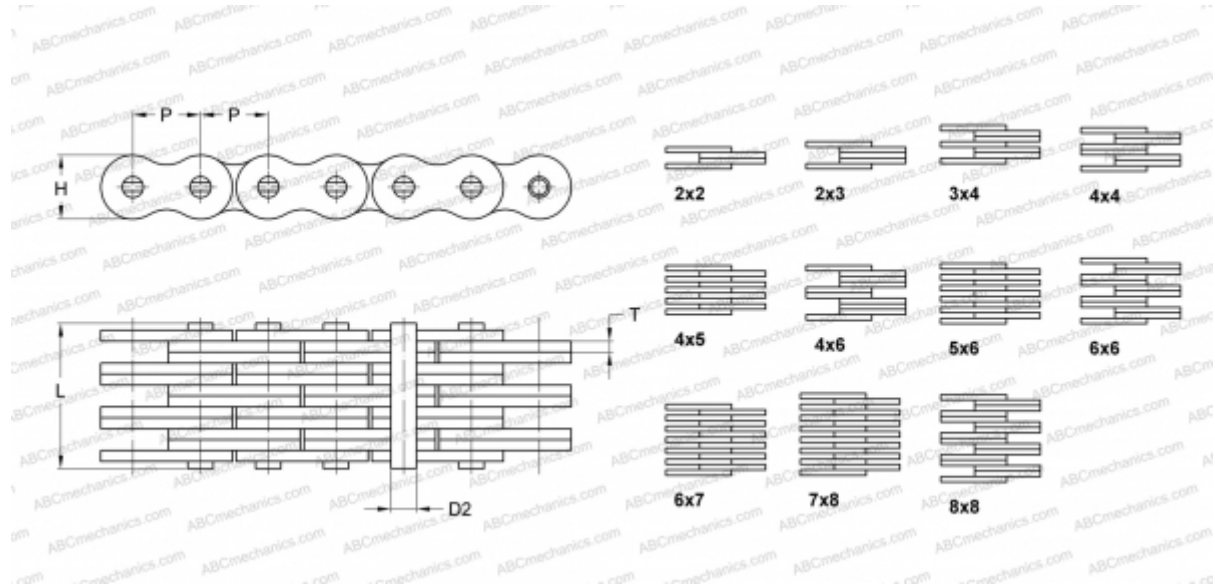

## PHC LL1222X5M SKF

Leaf Chain

TYPE: Lift chain, Standard BS/ISO (SKF), Leaf chain

### Technical specification

#### DIMENSIONS, MM

P	19,050
D2	5,720
H	16,000
T	1,850
L	10,400

**WEIGHT, KG/M** 0,730

**MANUFACTURER** [SKF](#)

**DESIGNATION BS/ISO:** LL1222