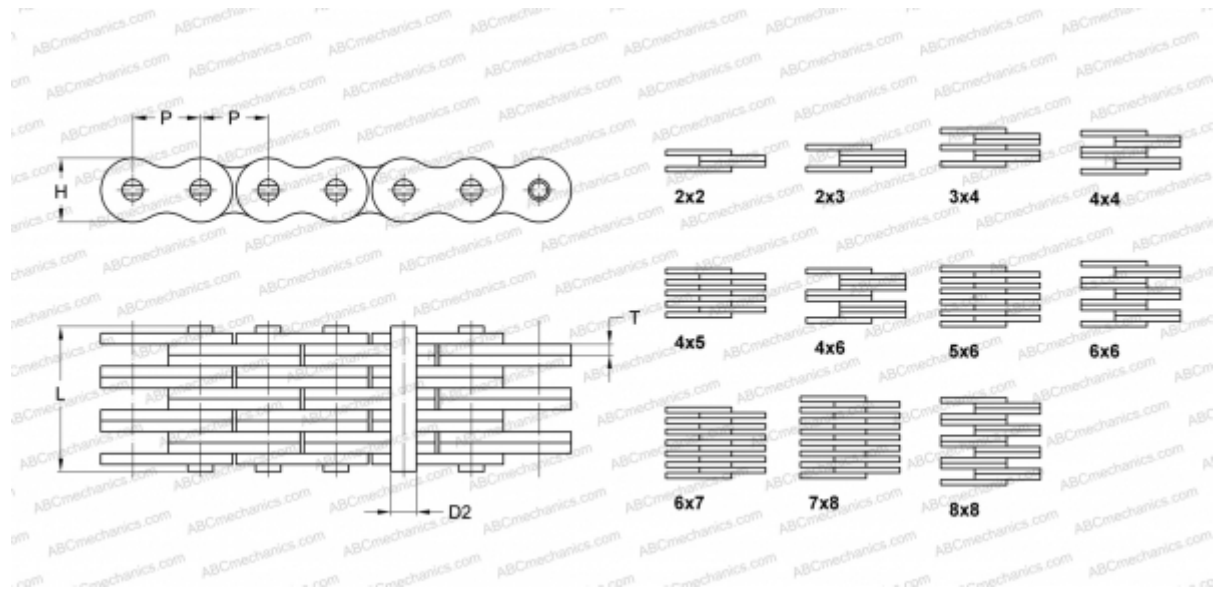

## PHC LL1244X5M SKF

Leaf Chain

TYPE: Lift chain, Standard BS/ISO (SKF), Leaf chain

### Technical specification

#### DIMENSIONS, MM

P	19,050
D2	5,720
H	16,000
T	1,850
L	17,900

**WEIGHT, KG/M** 1,440

**MANUFACTURER** [SKF](#)

**DESIGNATION BS/ISO:** LL1244