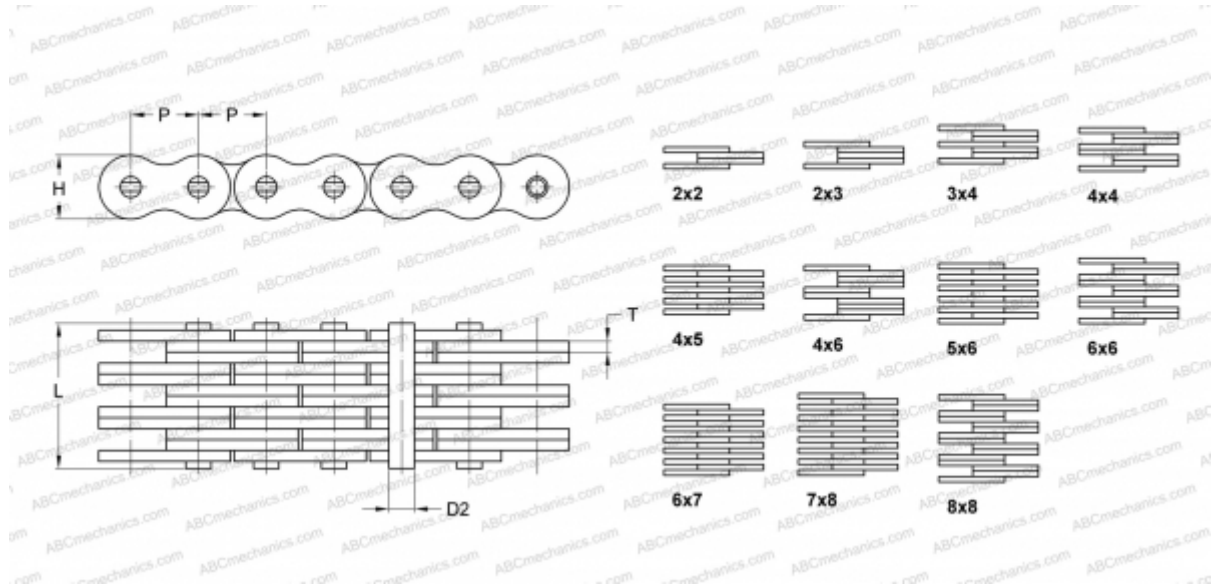

## PHC LL1288X5M SKF

Leaf Chain

TYPE: Lift chain, Standard BS/ISO (SKF), Leaf chain

### Technical specification

#### DIMENSIONS, MM

P	19,050
D2	5,720
H	16,000
T	1,850
L	32,900

**WEIGHT, KG/M** 2,840

**MANUFACTURER** [SKF](#)

**DESIGNATION BS/ISO:** LL1288