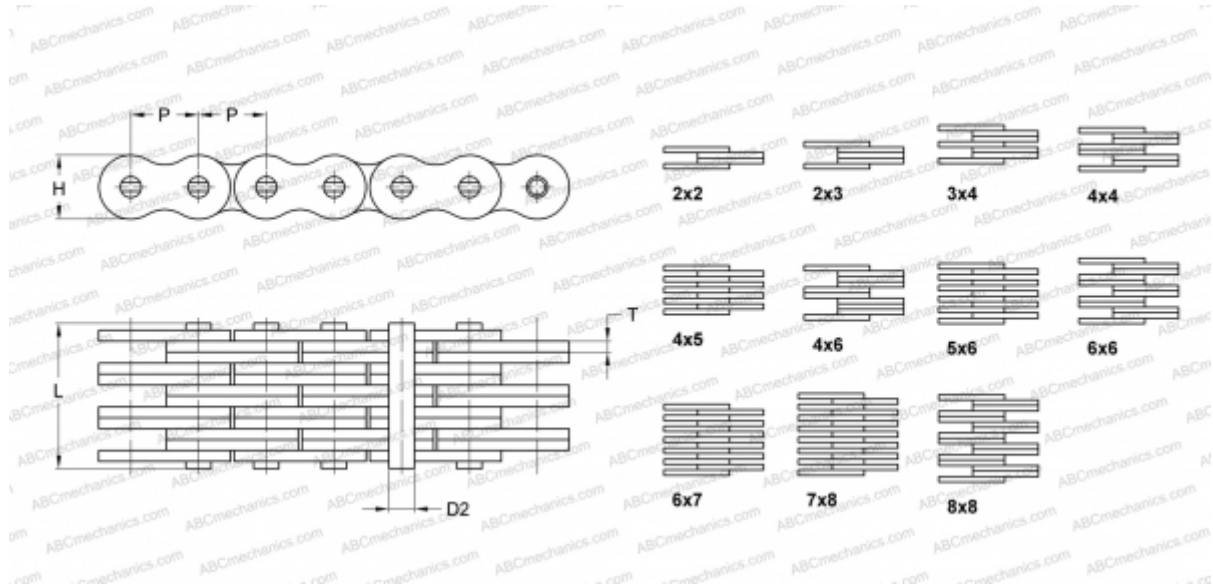

## PHC LL1622X5M SKF

Leaf Chain

TYPE: Lift chain, Standard BS/ISO (SKF), Leaf chain

### Technical specification

#### DIMENSIONS, MM

P	25,400
D2	8,280
H	21,000
T	3,100
L	17,200

**WEIGHT, KG/M** 1,520

**MANUFACTURER** [SKF](#)

**DESIGNATION BS/ISO:** LL1622