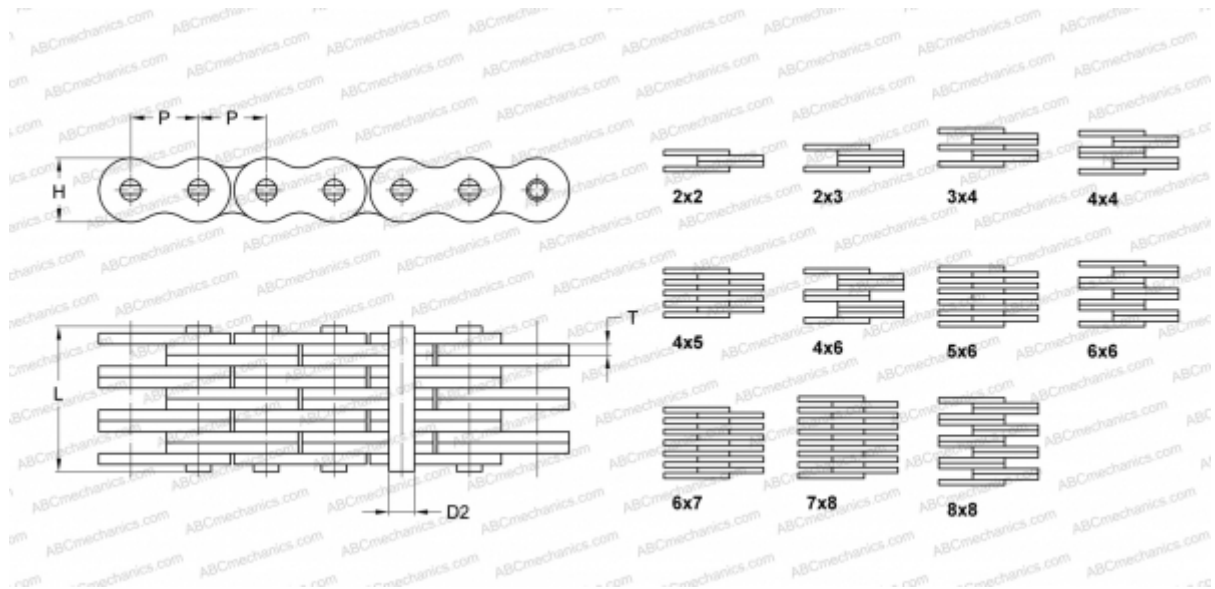

## PHC LL1644X5M SKF

Leaf Chain

TYPE: Lift chain, Standard BS/ISO (SKF), Leaf chain

### Technical specification

#### DIMENSIONS, MM

P	25,400
D2	8,280
H	21,000
T	3,100
L	29,600

**WEIGHT, KG/M** 2,900

**MANUFACTURER** [SKF](#)

**DESIGNATION BS/ISO:** LL1644