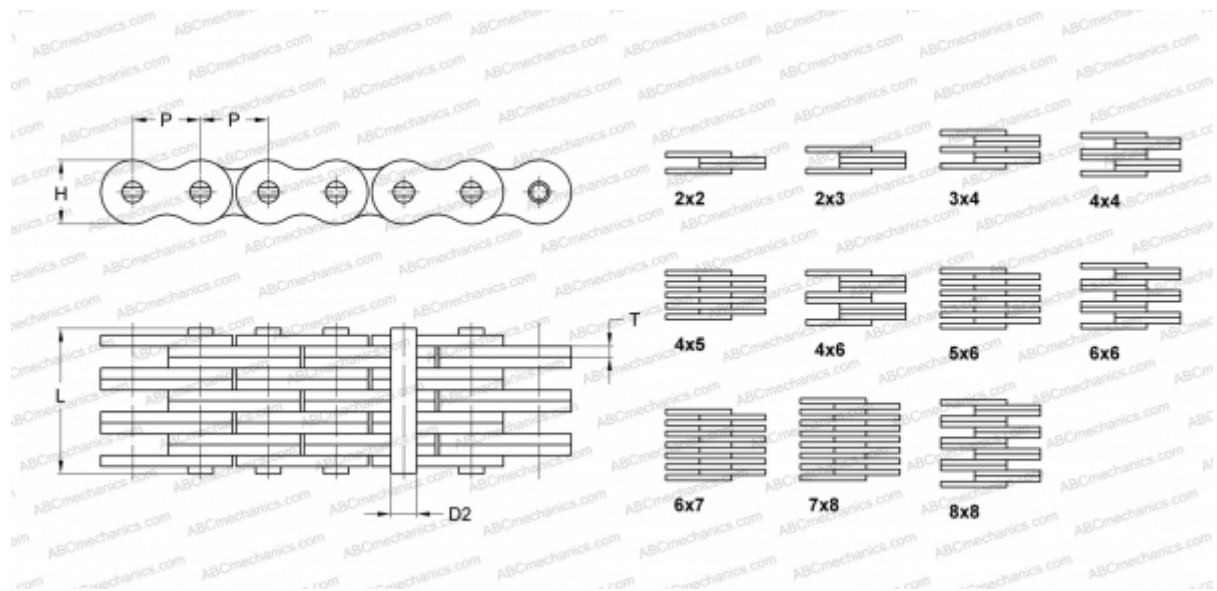

PHC LL1666X5M SKF

Leaf Chain

TYPE: Lift chain, Standard BS/ISO (SKF), Leaf chain

Technical specification

DIMENSIONS, MM

P	25,400
D2	8,280
H	21,000
T	3,100
L	42,400

WEIGHT, KG/M 4,300

MANUFACTURER [SKF](#)