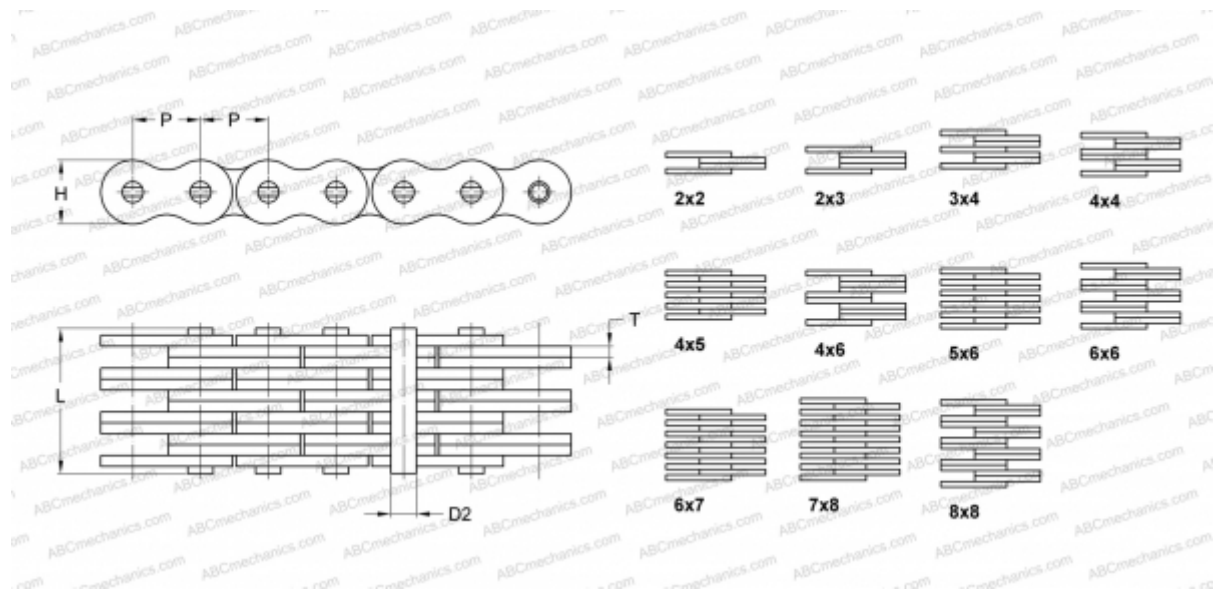

PHC LL2022X5M SKF

Leaf Chain

TYPE: Lift chain, Standard BS/ISO (SKF), Leaf chain

Technical specification

DIMENSIONS, MM

P	31,750
D2	10,190
H	26,400
T	3,500
L	20,100

WEIGHT, KG/M 2,330

MANUFACTURER [SKF](#)