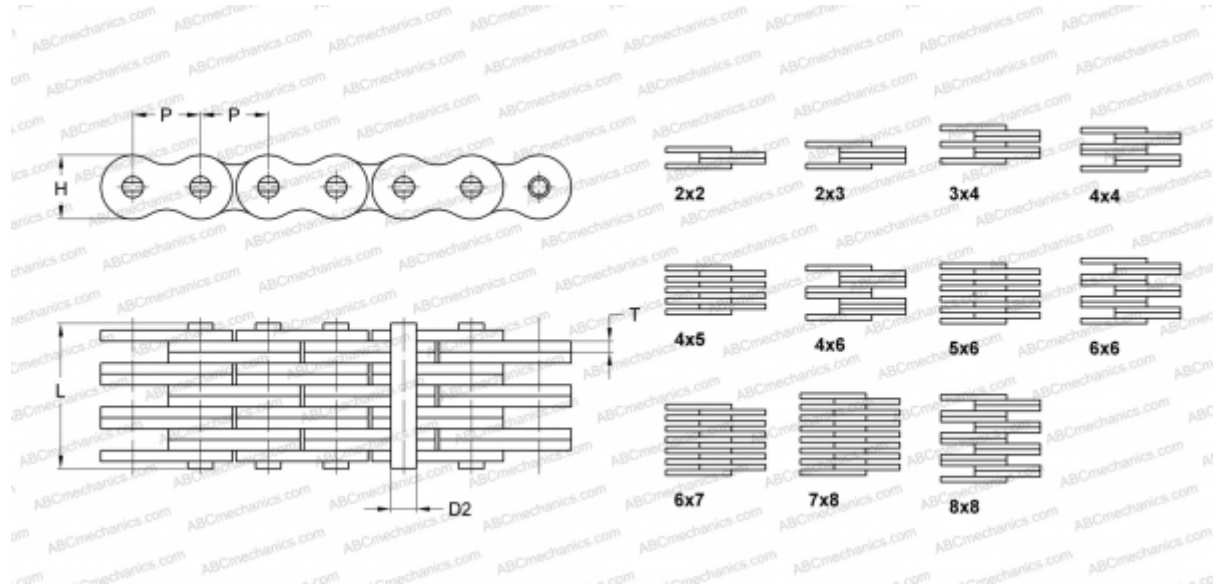

PHC LL2066X5M SKF

Leaf Chain

TYPE: Lift chain, Standard BS/ISO (SKF), Leaf chain

Technical specification

DIMENSIONS, MM

P	31,750
D2	10,190
H	26,400
T	3,500
L	50,100

WEIGHT, KG/M 6,790

MANUFACTURER [SKF](#)