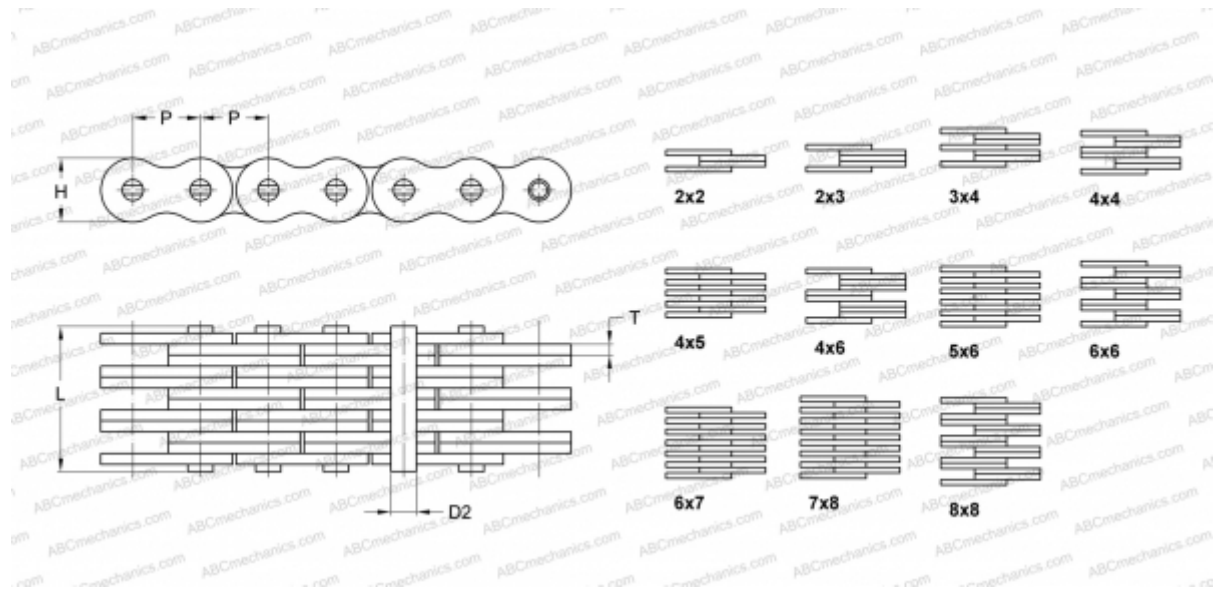

PHC LL2088X5M SKF

Leaf Chain

TYPE: Lift chain, Standard BS/ISO (SKF), Leaf chain

Technical specification

DIMENSIONS, MM

P	31,750
D2	10,190
H	26,400
T	3,500
L	64,000

WEIGHT, KG/M 8,900

MANUFACTURER [SKF](#)