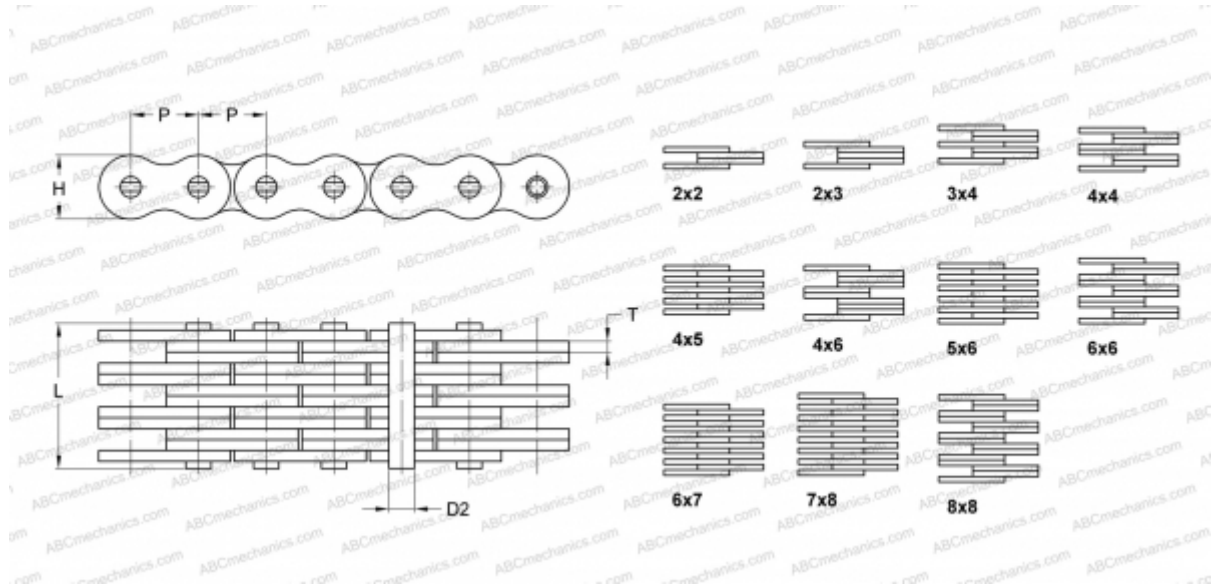

## PHC LL2444X5M SKF

Leaf Chain

TYPE: Lift chain, Standard BS/ISO (SKF), Leaf chain

### Technical specification

#### DIMENSIONS, MM

P	38,100
D2	14,630
H	33,400
T	5,000
L	46,300

**WEIGHT, KG/M** 8,220

**MANUFACTURER** [SKF](#)

**DESIGNATION BS/ISO:** LL2444