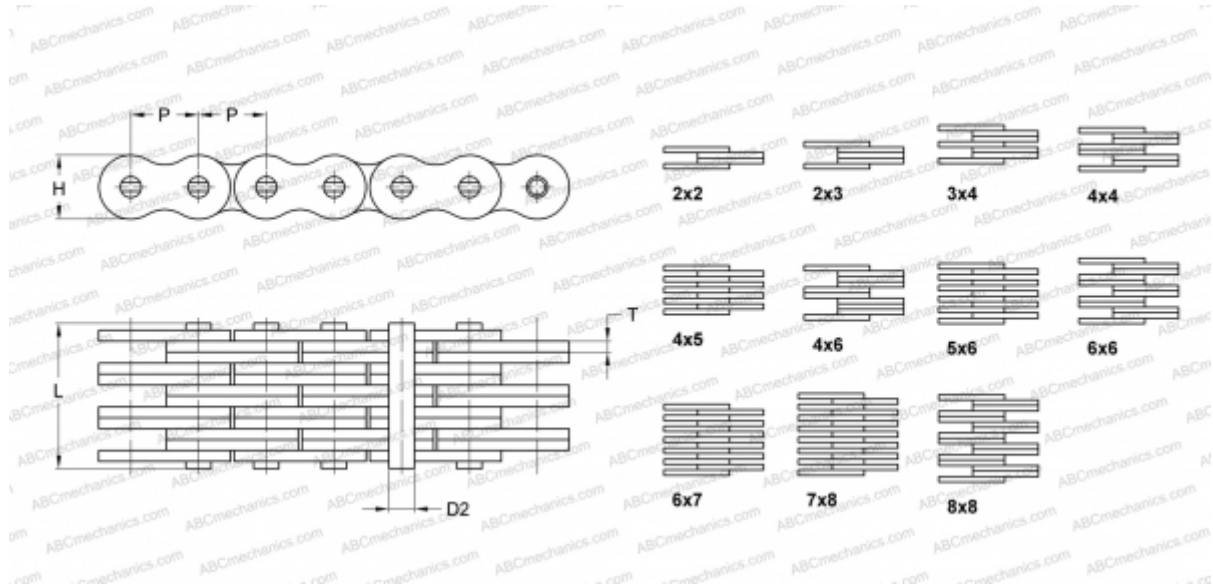

## PHC LL2466X5M SKF

Leaf Chain

TYPE: Lift chain, Standard BS/ISO (SKF), Leaf chain

### Technical specification

#### DIMENSIONS, MM

P	38,100
D2	14,630
H	33,400
T	5,000
L	66,400

**WEIGHT, KG/M** 12,220

**MANUFACTURER** [SKF](#)

**DESIGNATION BS/ISO:** LL2466