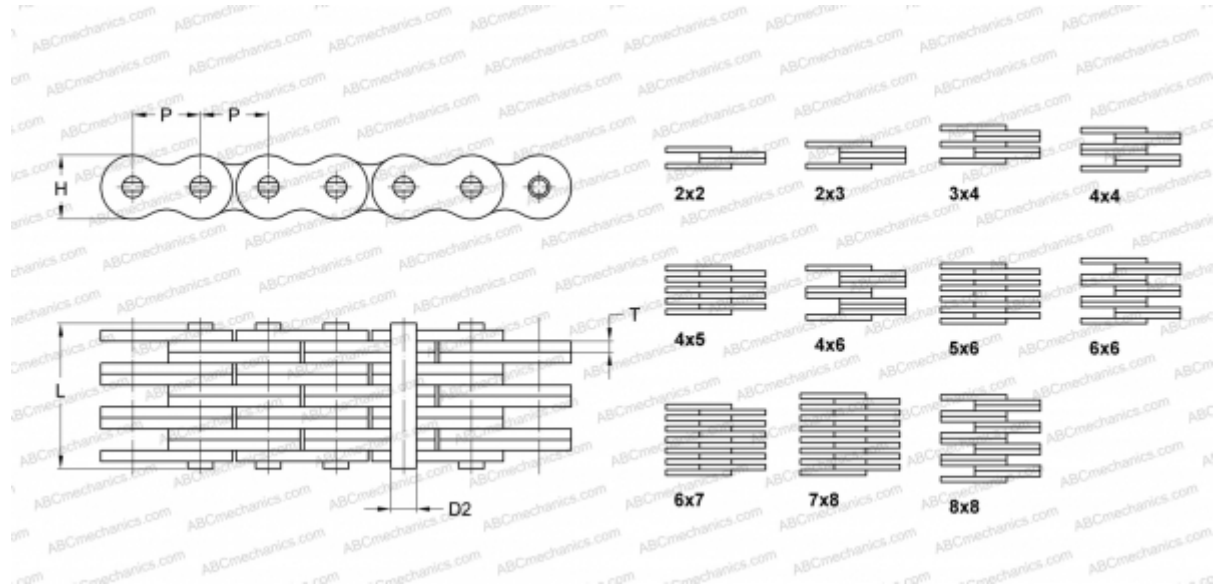

PHC LL2488X5M SKF

Leaf Chain

TYPE: Lift chain, Standard BS/ISO (SKF), Leaf chain

Technical specification

DIMENSIONS, MM

P	38,100
D2	14,630
H	33,400
T	5,000
L	86,600

WEIGHT, KG/M 16,300

MANUFACTURER [SKF](#)