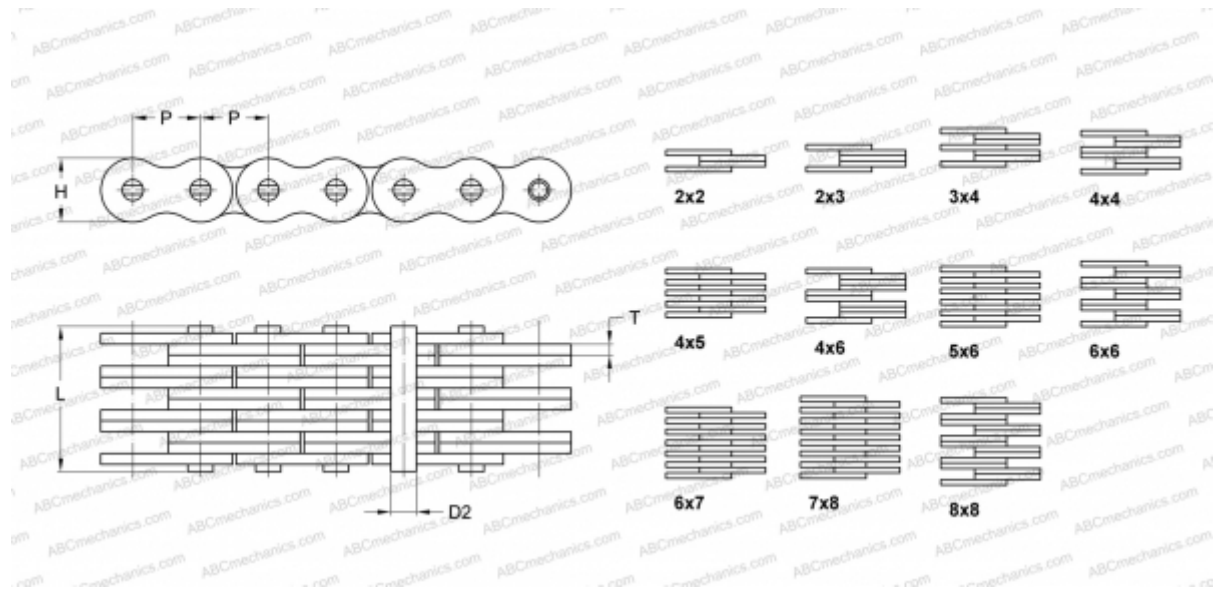

PHC LL2822X5M SKF

Leaf Chain

TYPE: Lift chain, Standard BS/ISO (SKF), Leaf chain

Technical specification

DIMENSIONS, MM

P	44,450
D2	15,900
H	37,080
T	6,000
L	32,200

WEIGHT, KG/M 5,100

MANUFACTURER [SKF](#)