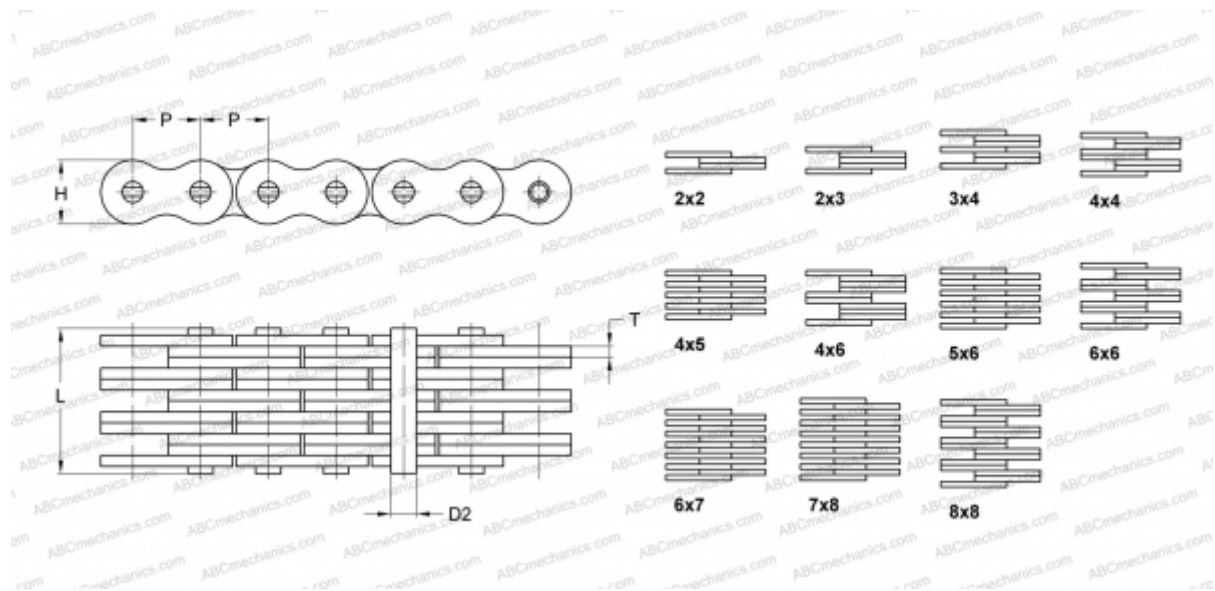

PHC LL2844X5M SKF

Leaf Chain

TYPE: Lift chain, Standard BS/ISO (SKF), Leaf chain

Technical specification

DIMENSIONS, MM

P	44,450
D2	15,900
H	37,080
T	6,000
L	56,400

WEIGHT, KG/M 9,900

MANUFACTURER [SKF](#)