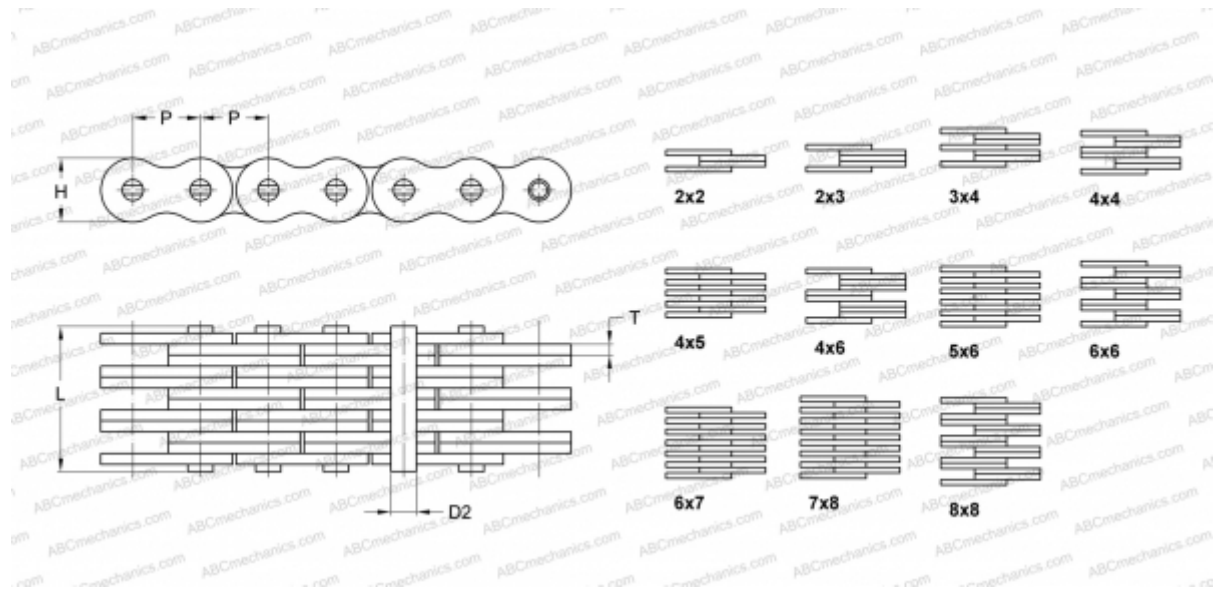

## PHC LL3222X5M SKF

Leaf Chain

TYPE: Lift chain, Standard BS/ISO (SKF), Leaf chain

### Technical specification

#### DIMENSIONS, MM

|    |        |
|----|--------|
| P  | 50,800 |
| D2 | 17,810 |
| H  | 42,000 |
| T  | 6,400  |
| L  | 34,800 |

**WEIGHT, KG/M** 6,200

**MANUFACTURER** [SKF](#)

**DESIGNATION BS/ISO:** LL3222