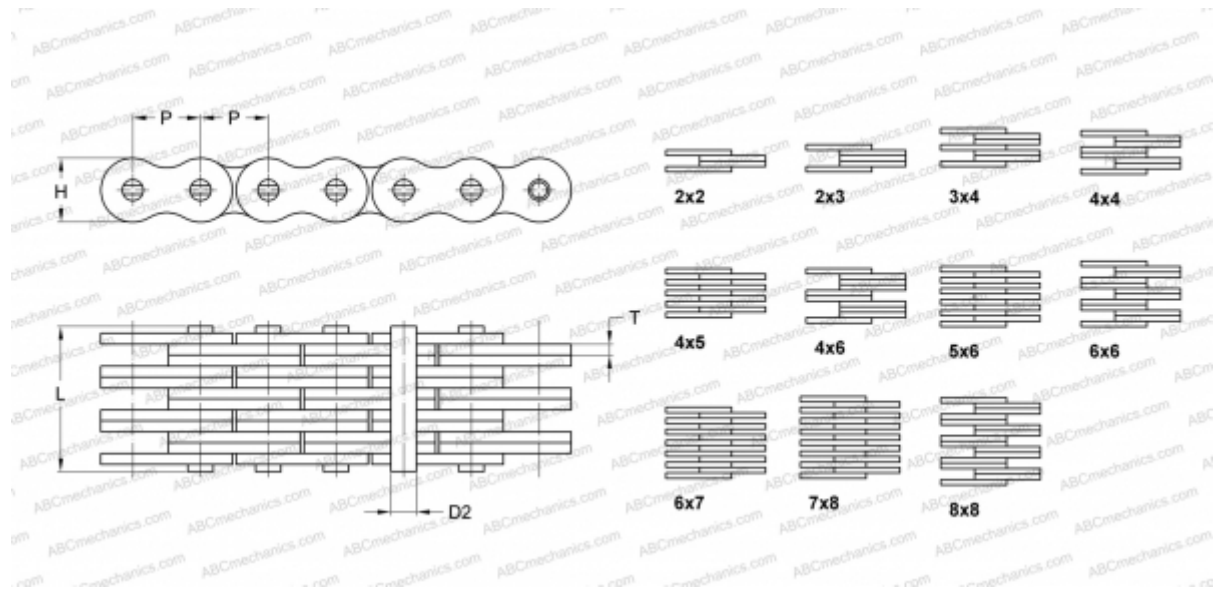

PHC LL3244X5M SKF

Leaf Chain

TYPE: Lift chain, Standard BS/ISO (SKF), Leaf chain

Technical specification

DIMENSIONS, MM

P	50,800
D2	17,810
H	42,000
T	6,400
L	60,600

WEIGHT, KG/M 12,300

MANUFACTURER [SKF](#)