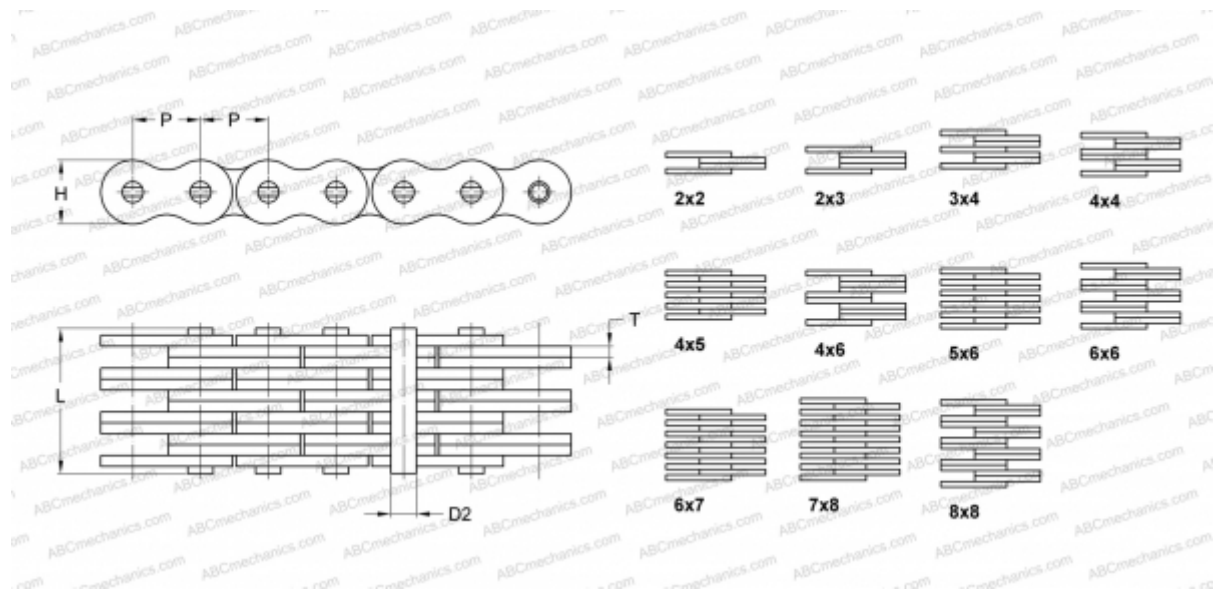

## PHC LL3266X5M SKF

Leaf Chain

TYPE: Lift chain, Standard BS/ISO (SKF), Leaf chain

### Technical specification

#### DIMENSIONS, MM

P	50,800
D2	17,810
H	42,000
T	6,400
L	86,400

**WEIGHT, KG/M** 18,300

**MANUFACTURER** [SKF](#)

**DESIGNATION BS/ISO:** LL3266