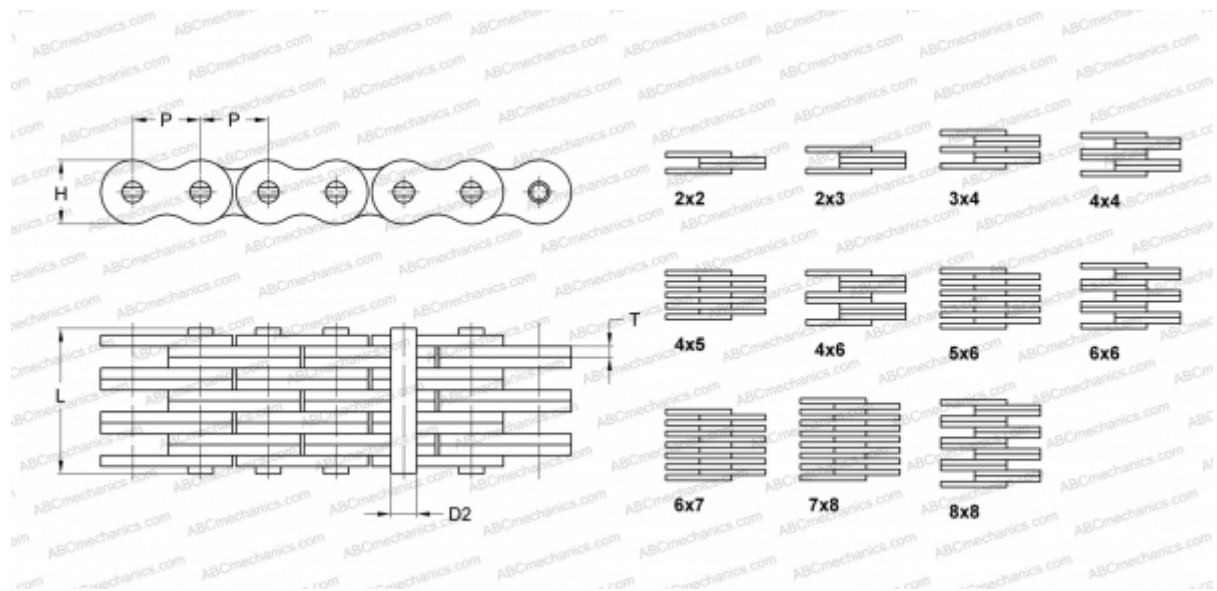

## PHC LL3288X5M SKF

Leaf Chain

TYPE: Lift chain, Standard BS/ISO (SKF), Leaf chain

### Technical specification

#### DIMENSIONS, MM

P	50,800
D2	17,810
H	42,000
T	6,400
L	112,200

**WEIGHT, KG/M** 24,000

**MANUFACTURER** [SKF](#)

**DESIGNATION BS/ISO:** LL3288