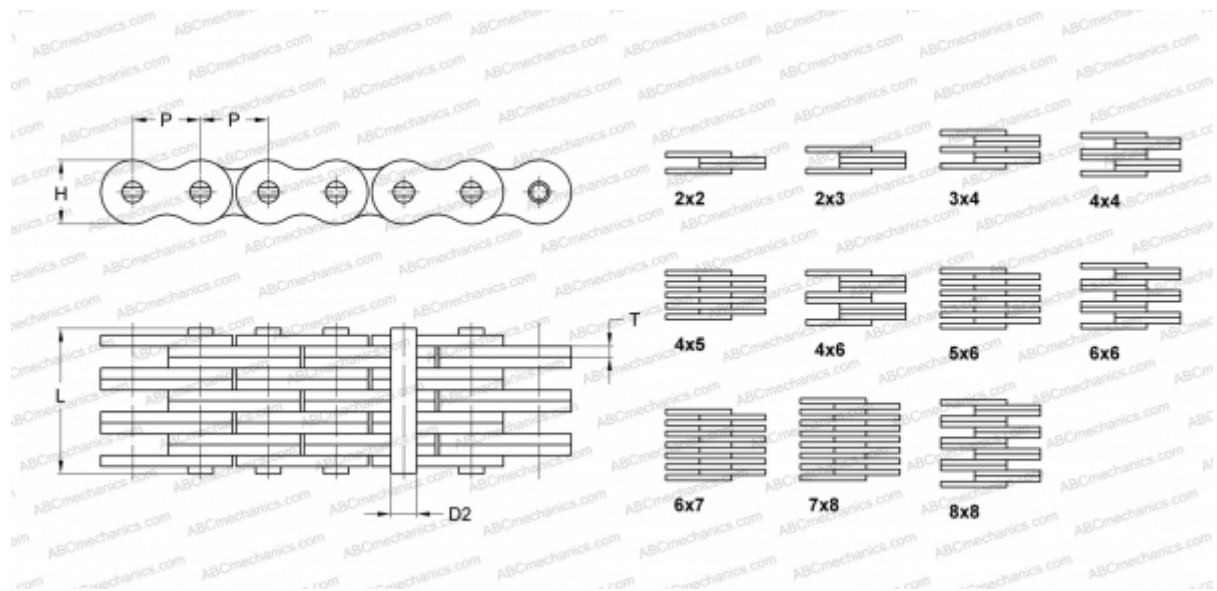

PHC LL4022X5M SKF

Leaf Chain

TYPE: Lift chain, Standard BS/ISO (SKF), Leaf chain

Technical specification

DIMENSIONS, MM

P	63,500
D2	22,890
H	52,760
T	8,000
L	42,200

WEIGHT, KG/M 10,300

MANUFACTURER [SKF](#)