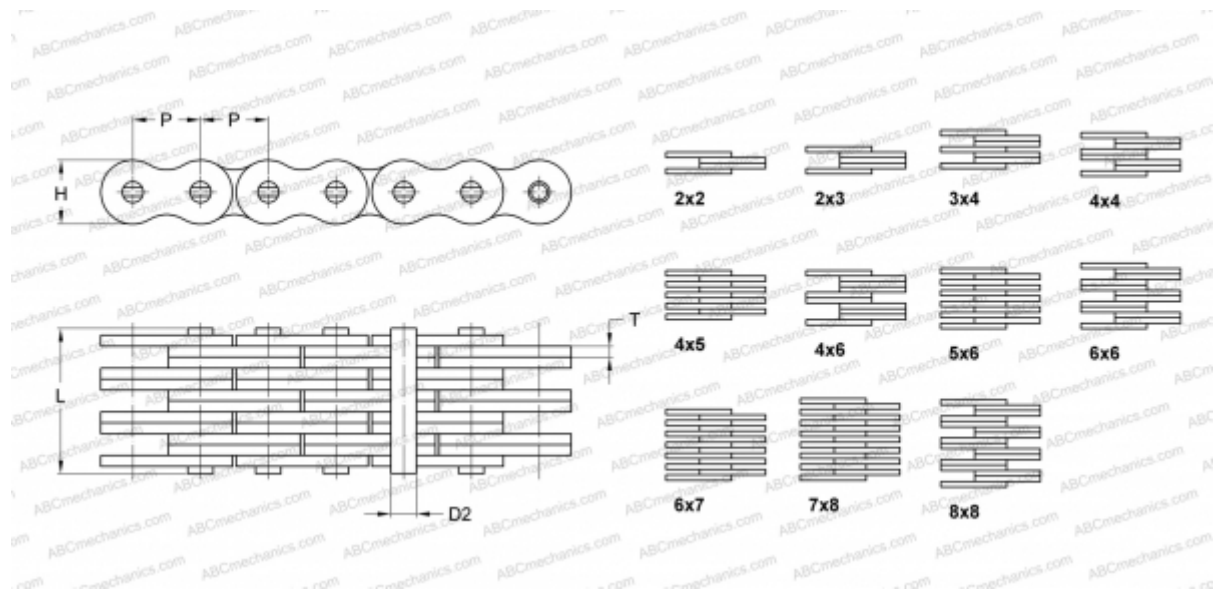

PHC LL4044X5M SKF

Leaf Chain

TYPE: Lift chain, Standard BS/ISO (SKF), Leaf chain

Technical specification

DIMENSIONS, MM

P	63,500
D2	22,890
H	52,760
T	8,000
L	74,400

WEIGHT, KG/M 20,000

MANUFACTURER [SKF](#)