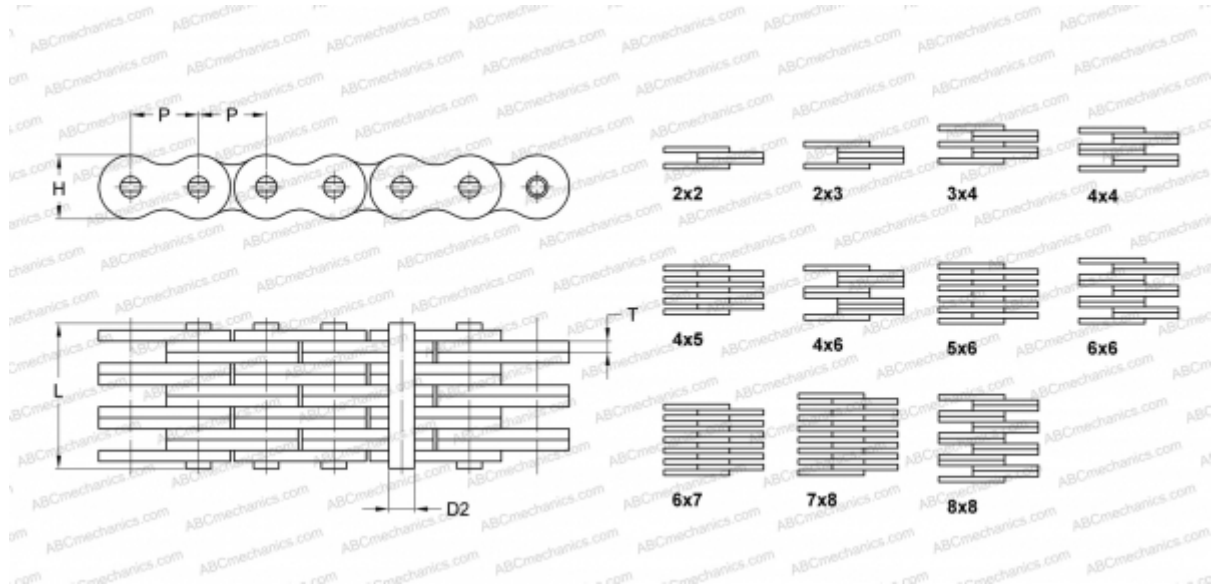

## PHC LL4066X5M SKF

Leaf Chain

TYPE: Lift chain, Standard BS/ISO (SKF), Leaf chain

### Technical specification

#### DIMENSIONS, MM

P	63,500
D2	22,890
H	52,760
T	8,000
L	106,500

**WEIGHT, KG/M** 30,000

**MANUFACTURER** [SKF](#)

**DESIGNATION BS/ISO:** LL4066