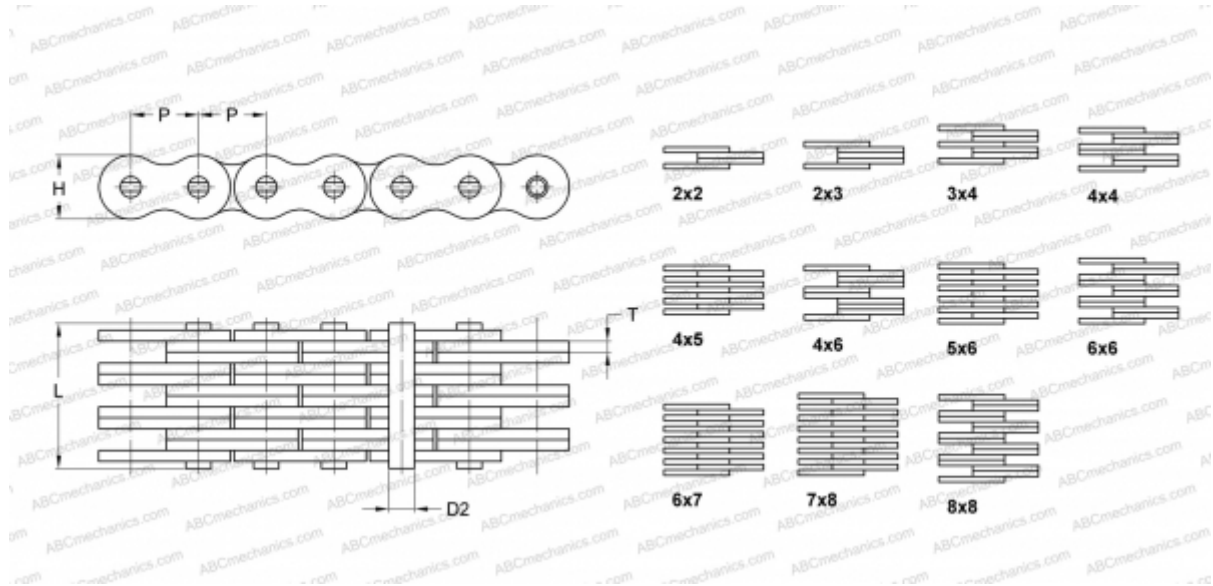

PHC LL4088X5M SKF

Leaf Chain

TYPE: Lift chain, Standard BS/ISO (SKF), Leaf chain

Technical specification

DIMENSIONS, MM

P	63,500
D2	22,890
H	52,760
T	8,000
L	140,000

WEIGHT, KG/M 39,100

MANUFACTURER [SKF](#)