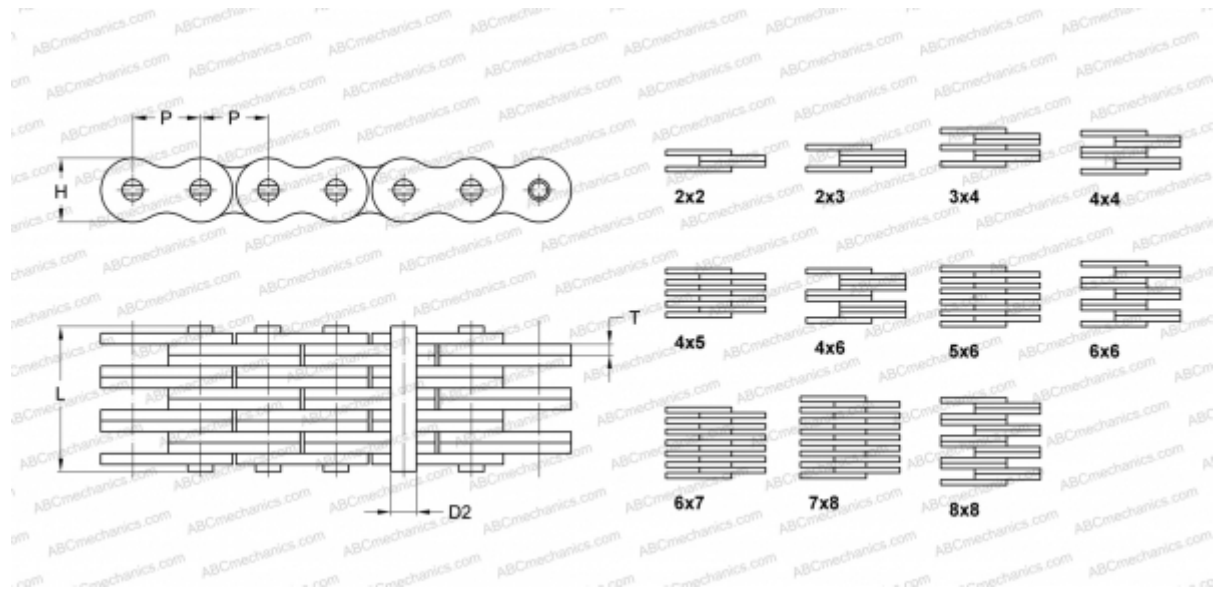

PHC LL4822X5M SKF

Leaf Chain

TYPE: Lift chain, Standard BS/ISO (SKF), Leaf chain

Technical specification

DIMENSIONS, MM

P	76,200
D2	29,240
H	63,880
T	10,000
L	54,600

WEIGHT, KG/M 18,500

MANUFACTURER [SKF](#)