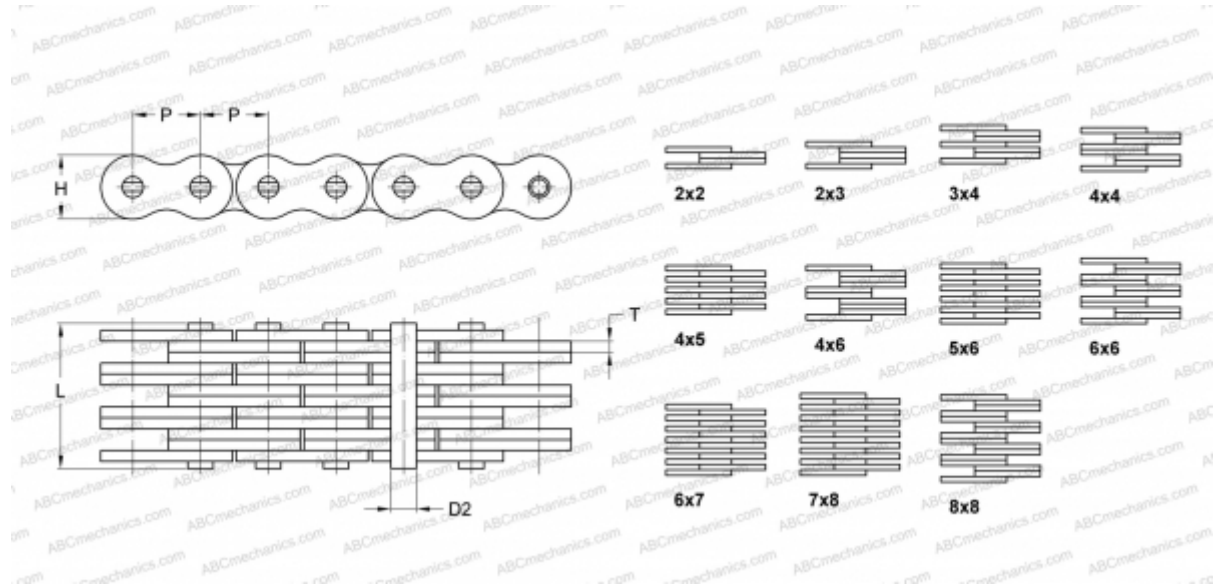

PHC LL4844X5M SKF

Leaf Chain

TYPE: Lift chain, Standard BS/ISO (SKF), Leaf chain

Technical specification

DIMENSIONS, MM

P	76,200
D2	29,240
H	63,880
T	10,000
L	92,600

WEIGHT, KG/M 35,700

MANUFACTURER [SKF](#)