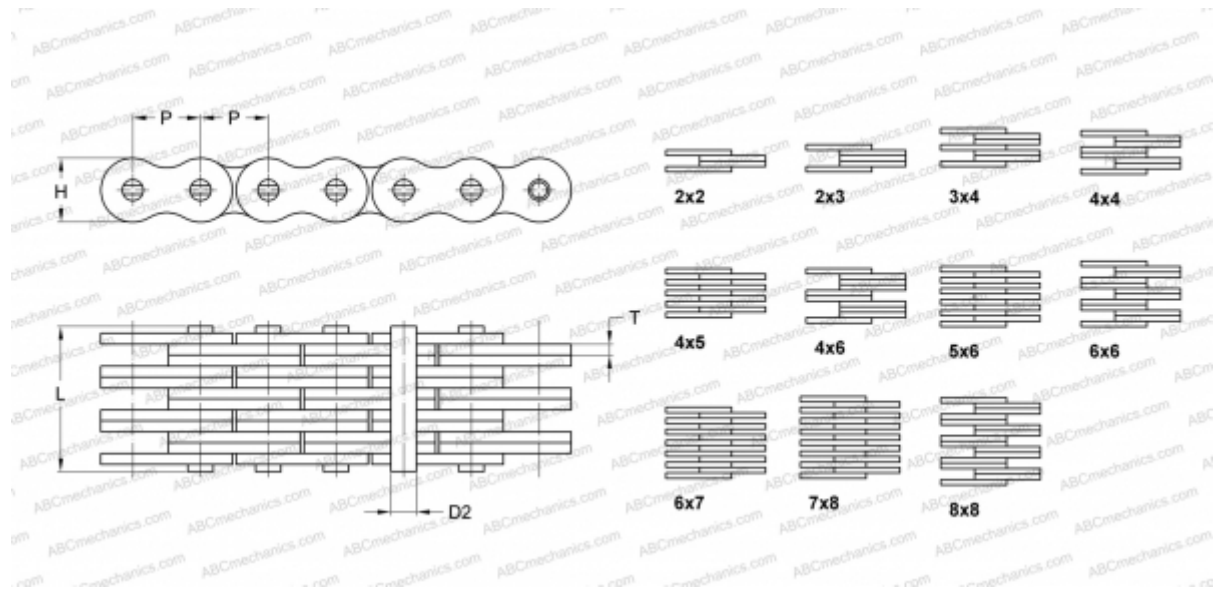

PHC LL4888X5M SKF

Leaf Chain

TYPE: Lift chain, Standard BS/ISO (SKF), Leaf chain

Technical specification

DIMENSIONS, MM

P	76,200
D2	29,240
H	63,880
T	10,000
L	174,200

WEIGHT, KG/M 70,400

MANUFACTURER [SKF](#)