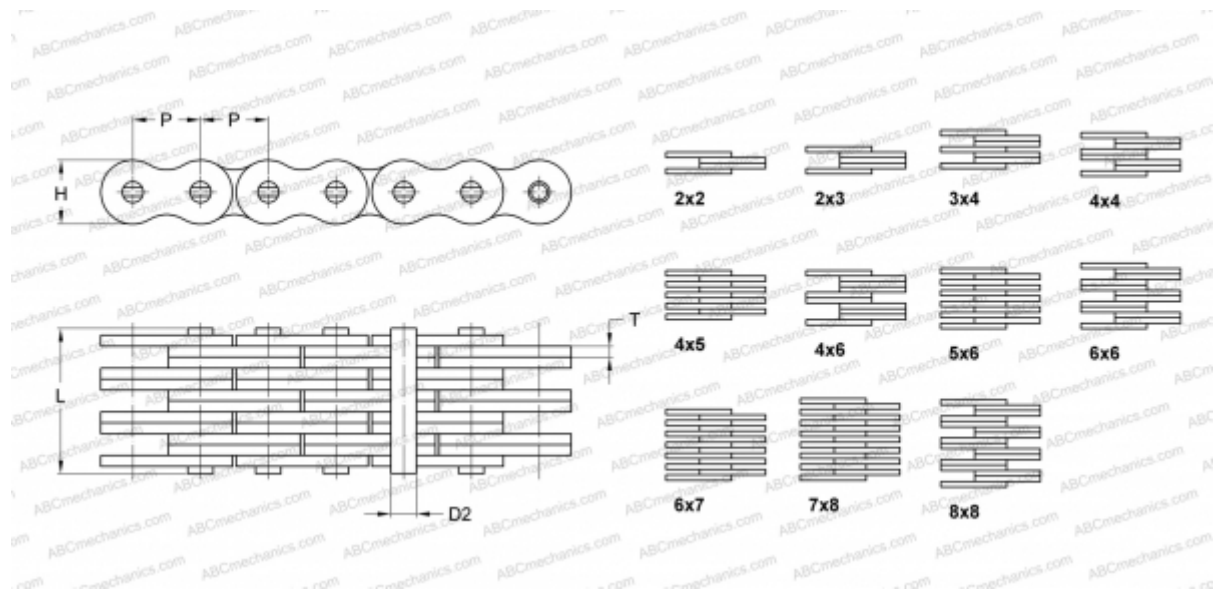

## PHC FL644X5M SKF

Leaf Chain

TYPE: Lift chain, Standard BS/ISO (SKF), Leaf chain

### Technical specification

#### DIMENSIONS, MM

P	5,940
D2	1,850
H	4,700
T	0,600
L	6,600

**WEIGHT, KG/M** 0,130

**MANUFACTURER** [SKF](#)

**DESIGNATION BS/ISO:** FL644