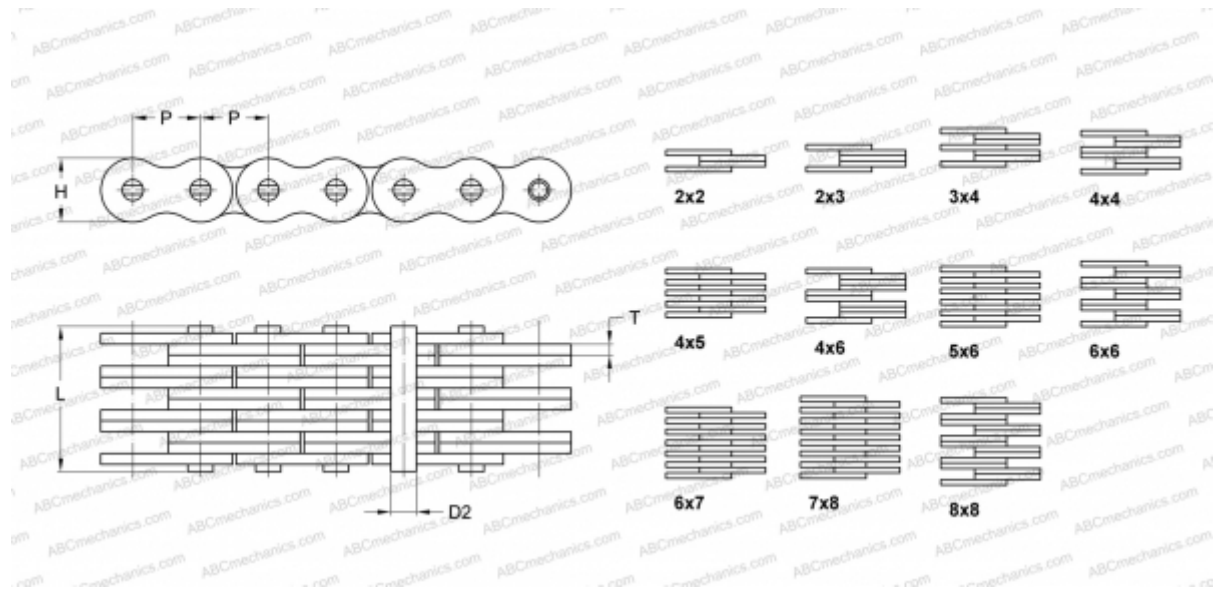

PHC FL688X5M SKF

Leaf Chain

TYPE: Lift chain, Standard BS/ISO (SKF), Leaf chain

Technical specification

DIMENSIONS, MM

P	5,940
D2	1,850
H	4,700
T	0,600
L	12,000

WEIGHT, KG/M 0,250

MANUFACTURER [SKF](#)