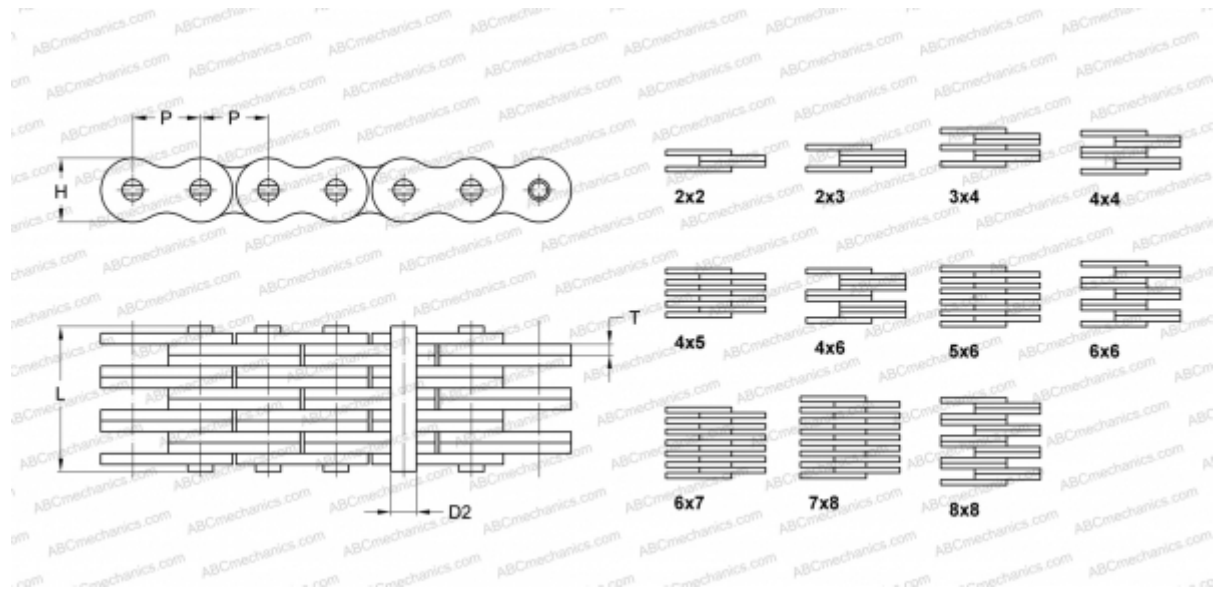

## PHC FL844X5M SKF

Leaf Chain

TYPE: Lift chain, Standard BS/ISO (SKF), Leaf chain

### Technical specification

#### DIMENSIONS, MM

P	8,000
D2	2,310
H	6,900
T	0,730
L	7,900

**WEIGHT, KG/M** 0,250

**MANUFACTURER** [SKF](#)

**DESIGNATION BS/ISO:** FL844