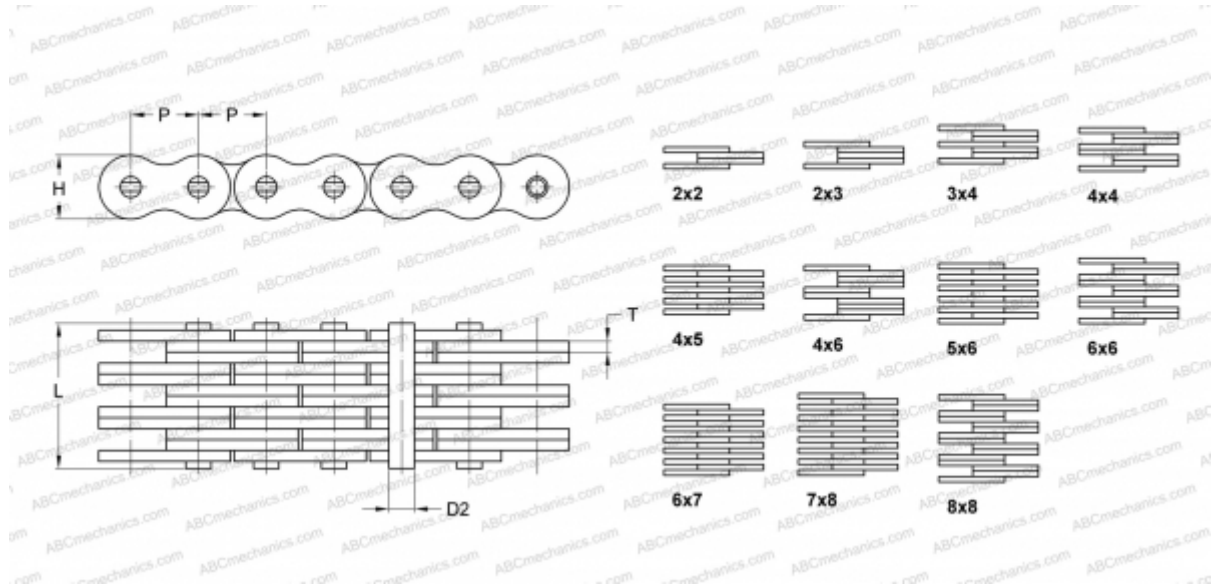

PHC FL944X5M SKF

Leaf Chain

TYPE: Lift chain, Standard BS/ISO (SKF), Leaf chain

Technical specification

DIMENSIONS, MM

P	9,530
D2	3,280
H	8,700
T	1,040
L	10,400

WEIGHT, KG/M 0,430

MANUFACTURER [SKF](#)