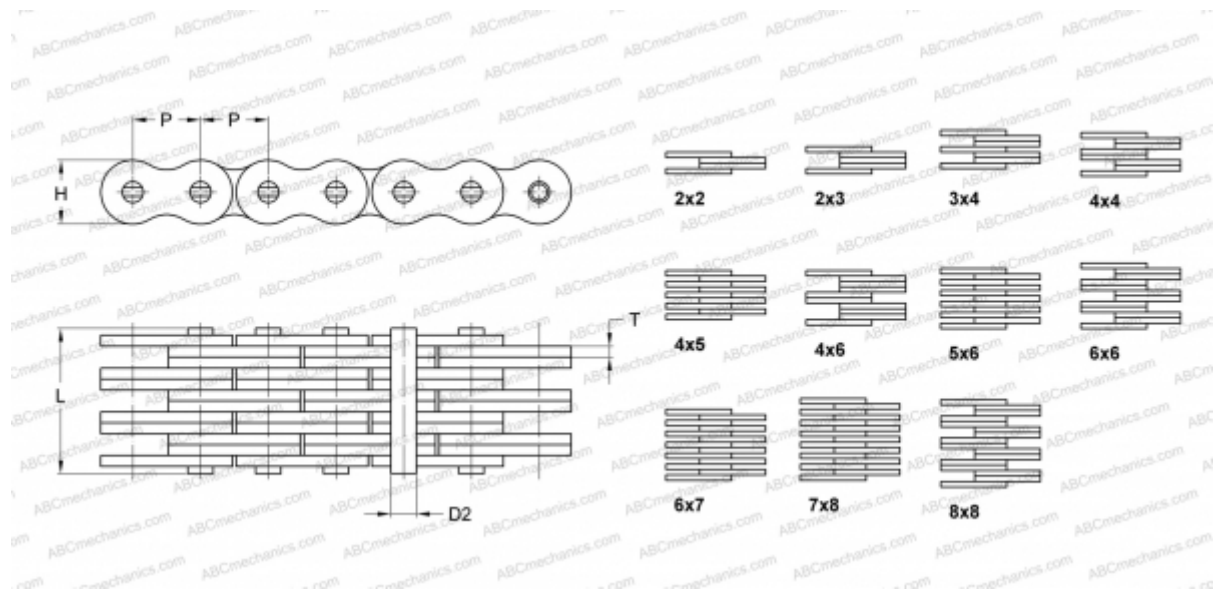

PHC F122X5M SKF

Leaf Chain

TYPE: Lift chain, Standard BS/ISO (SKF), Leaf chain

Technical specification

DIMENSIONS, MM

P	12,700
D2	3,580
H	8,200
T	1,000
L	7,000

WEIGHT, KG/M 0,190

MANUFACTURER [SKF](#)