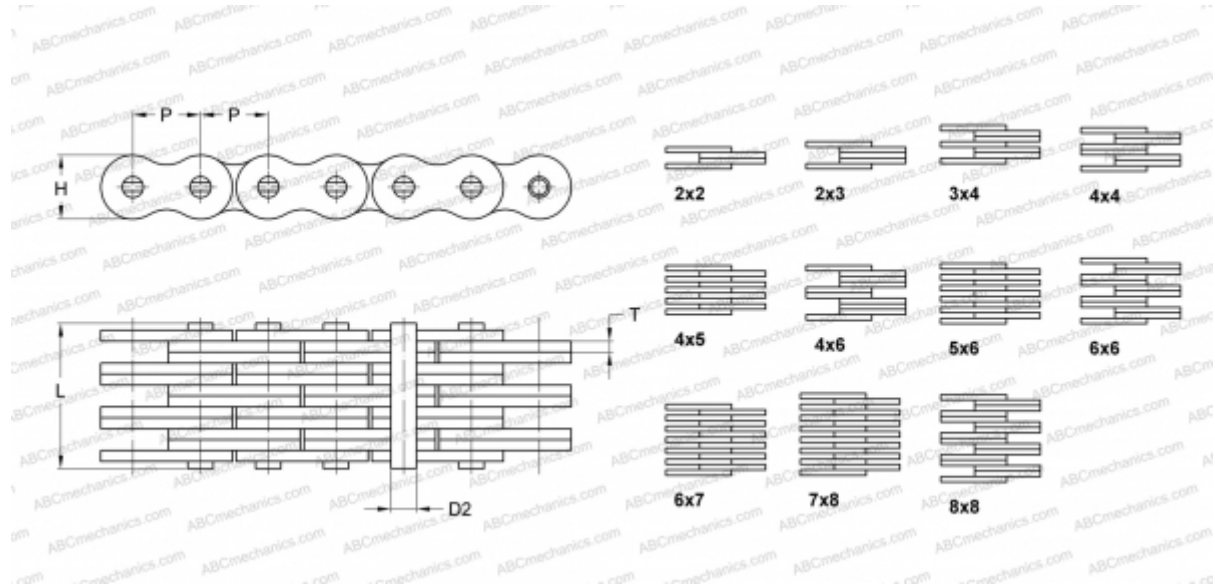

PHC F19V-44X5M SKF

Leaf Chain

TYPE: Lift chain, Standard BS/ISO (SKF), Leaf chain

Technical specification

DIMENSIONS, MM

P	19,050
D2	6,500
H	15,200
T	2,420
L	22,400

WEIGHT, KG/M 1,730

MANUFACTURER [SKF](#)