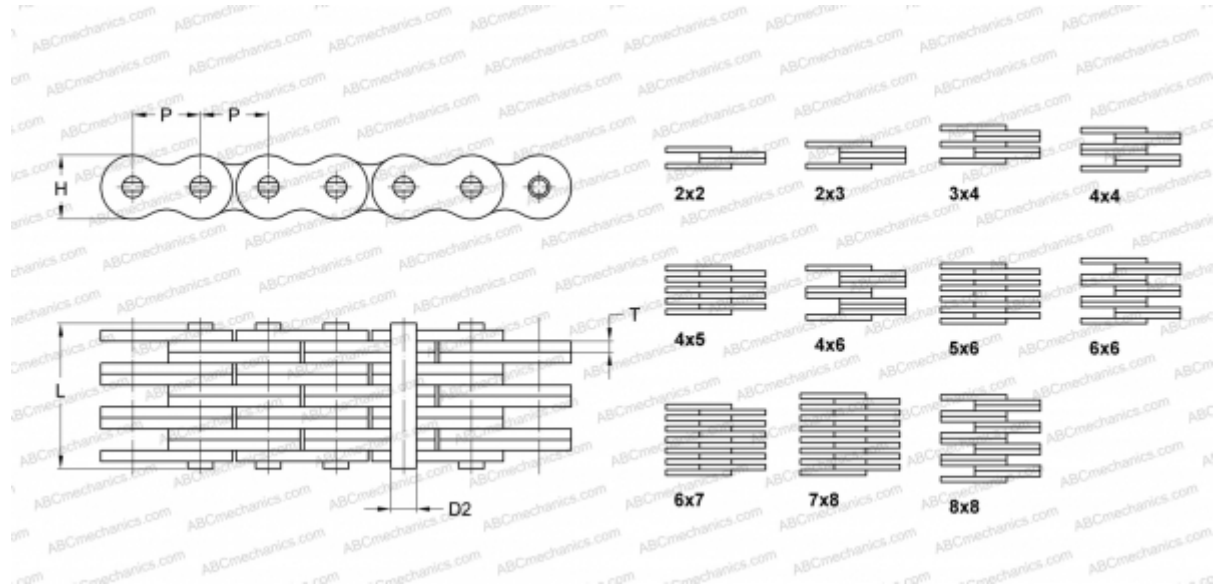

## PHC FLC534X5M SKF

Leaf Chain

TYPE: Lift chain, Standard BS/ISO (SKF), Leaf chain

### Technical specification

#### DIMENSIONS, MM

P	15,880
D2	5,080
H	12,700
T	1,850
L	15,300

**WEIGHT, KG/M** 0,990

**MANUFACTURER** [SKF](#)

**DESIGNATION BS/ISO:** FLC534