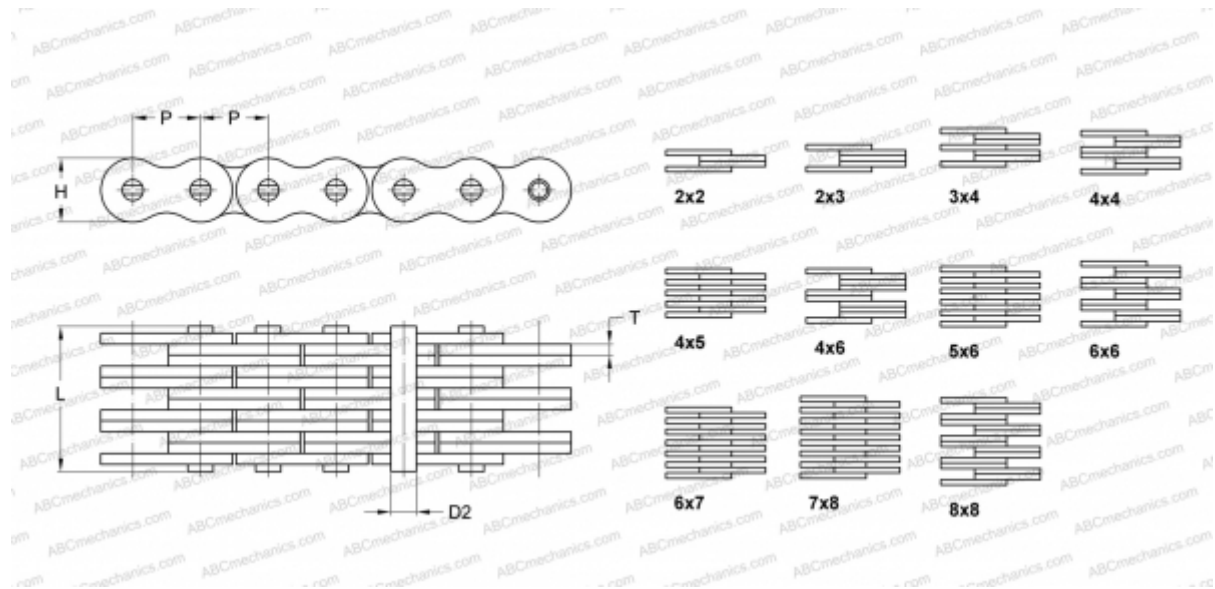

PHC FLC556X5M SKF

Leaf Chain

TYPE: Lift chain, Standard BS/ISO (SKF), Leaf chain

Technical specification

DIMENSIONS, MM

P	15,880
D2	5,080
H	12,700
T	1,850
L	22,700

WEIGHT, KG/M 1,540

MANUFACTURER [SKF](#)