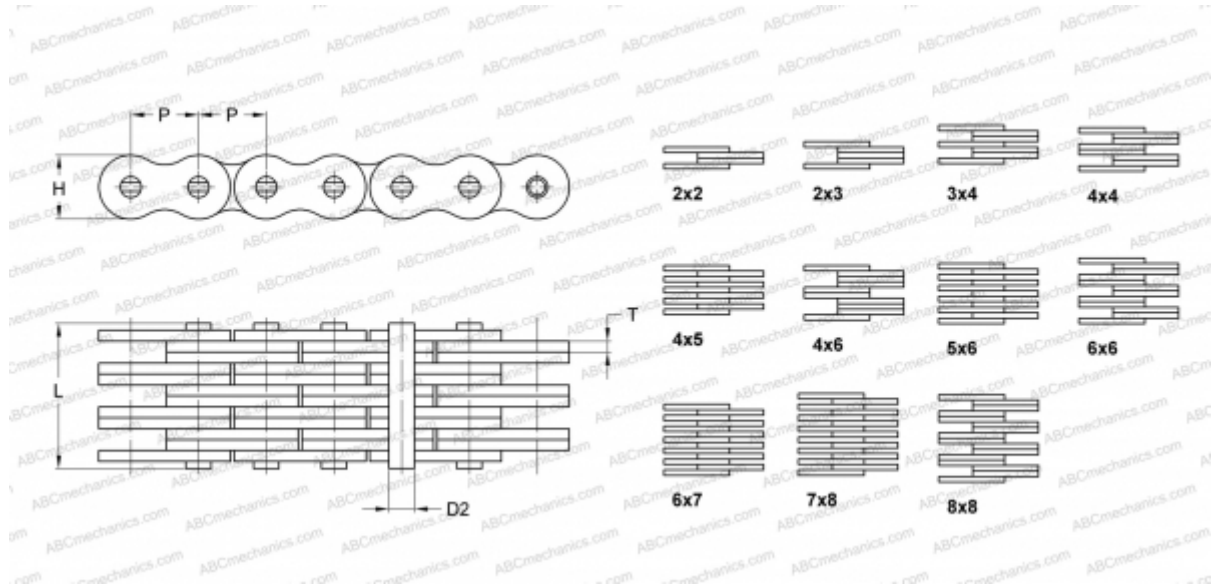

## PHC FLC1056X5M SKF

Leaf Chain

TYPE: Lift chain, Standard BS/ISO (SKF), Leaf chain

### Technical specification

#### DIMENSIONS, MM

P	31,750
D2	9,530
H	25,400
T	3,250
L	40,600

**WEIGHT, KG/M** 5,440

**MANUFACTURER** [SKF](#)

**DESIGNATION BS/ISO:** FLC1056