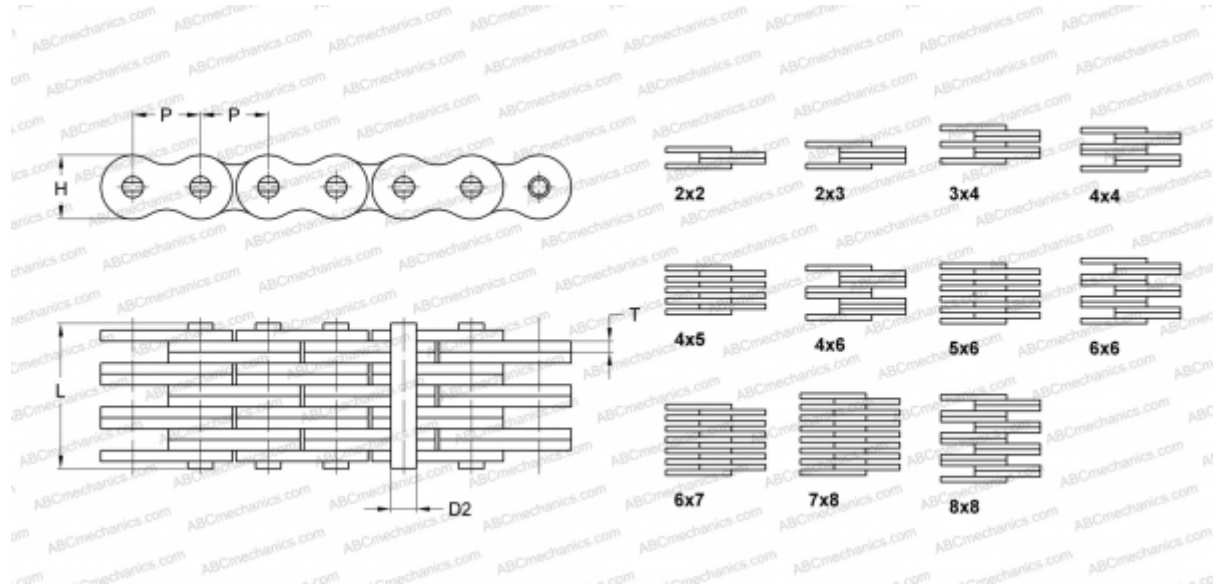

## PHC FLC1067X5M SKF

Leaf Chain

TYPE: Lift chain, Standard BS/ISO (SKF), Leaf chain

### Technical specification

#### DIMENSIONS, MM

P	31,750
D2	9,530
H	25,400
T	3,250
L	47,200

**WEIGHT, KG/M** 6,420

**MANUFACTURER** [SKF](#)

**DESIGNATION BS/ISO:** FLC1067