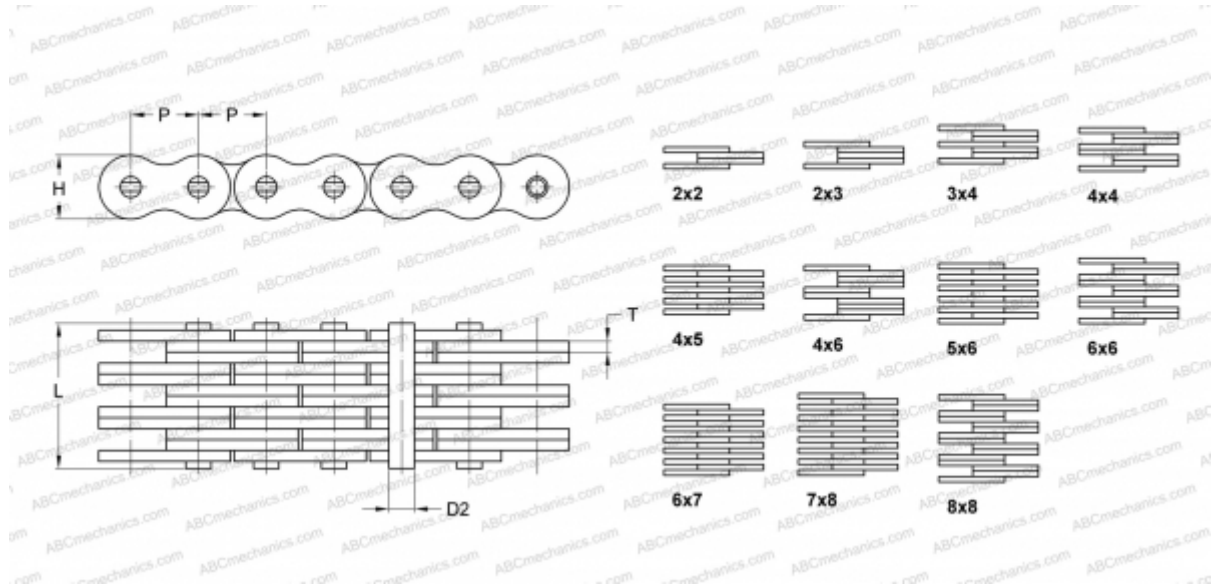

PHC FLC1078X5M SKF

Leaf Chain

TYPE: Lift chain, Standard BS/ISO (SKF), Leaf chain

Technical specification

DIMENSIONS, MM

P	31,750
D2	9,530
H	25,400
T	3,250
L	53,800

WEIGHT, KG/M 7,400

MANUFACTURER [SKF](#)