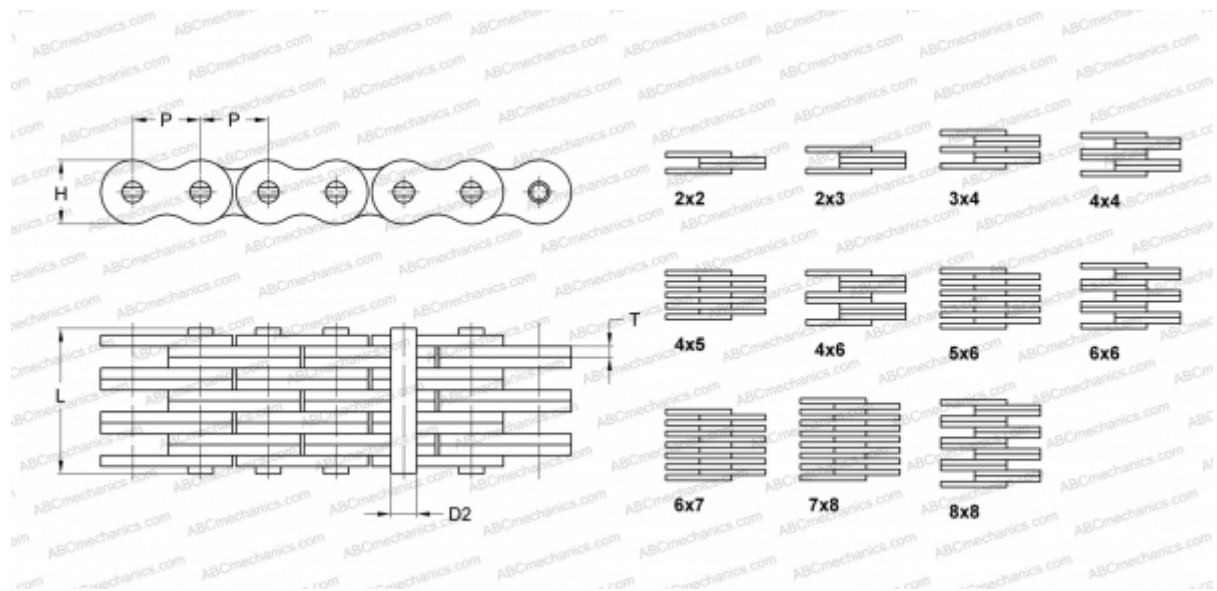

PHC 1234X5M SKF

Leaf Chain

TYPE: Lift chain, Standard BS/ISO (SKF), Leaf chain

Technical specification

DIMENSIONS, MM

P	12,700
D2	4,450
H	10,600
T	1,700
L	14,200

WEIGHT, KG/M 0,750

MANUFACTURER [SKF](#)