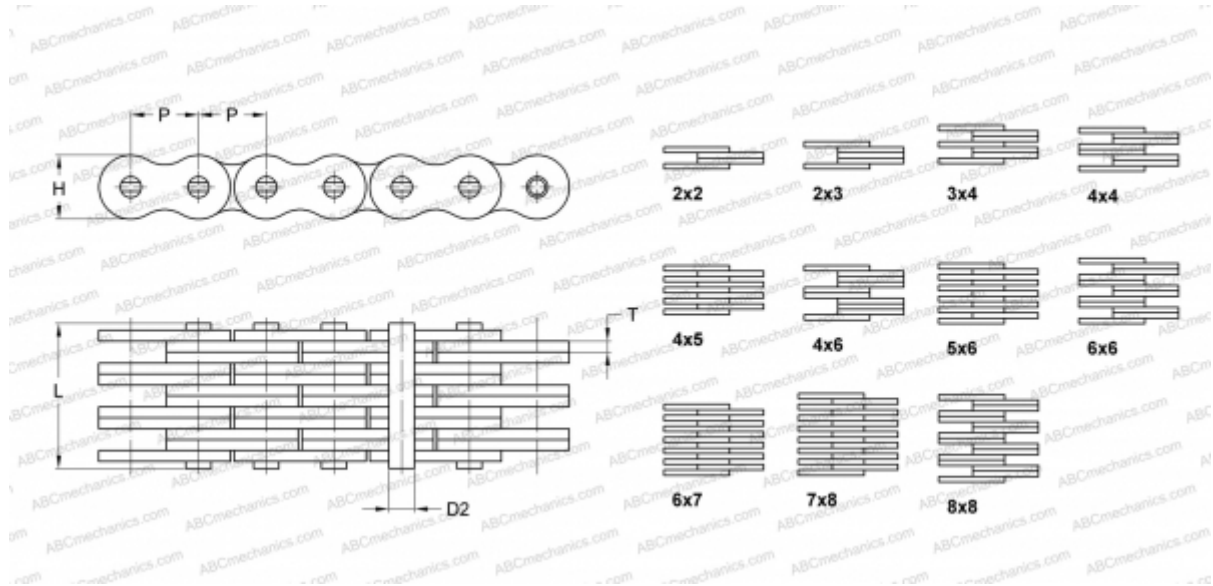

## PHC 1256X5M SKF

Leaf Chain

TYPE: Lift chain, Standard BS/ISO (SKF), Leaf chain

### Technical specification

#### DIMENSIONS, MM

P	12,700
D2	4,450
H	10,600
T	1,700
L	21,100

**WEIGHT, KG/M** 1,170

**MANUFACTURER** [SKF](#)

**DESIGNATION BS/ISO:** 1256