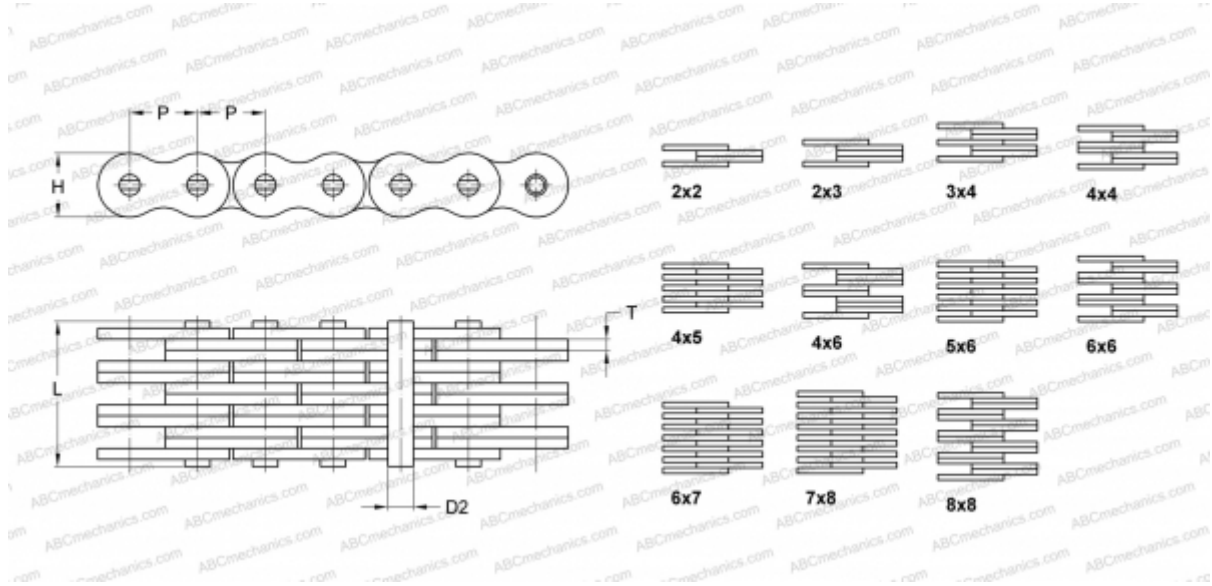

PHC 1288X5M SKF

Leaf Chain

TYPE: Lift chain, Standard BS/ISO (SKF), Leaf chain

Technical specification

DIMENSIONS, MM

P	12,700
D2	4,450
H	10,600
T	1,700
L	29,900

WEIGHT, KG/M 1,700

MANUFACTURER [SKF](#)