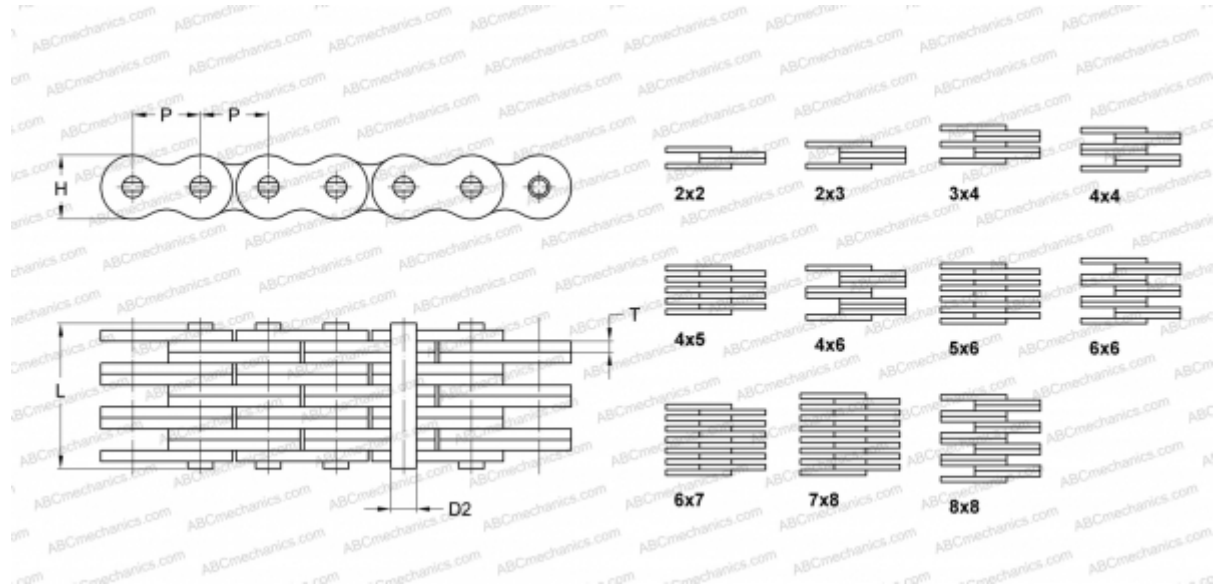

## PHC 1523X5M SKF

Leaf Chain

TYPE: Lift chain, Standard BS/ISO (SKF), Leaf chain

### Technical specification

#### DIMENSIONS, MM

P	15,880
D2	5,080
H	12,700
T	1,940
L	12,100

**WEIGHT, KG/M** 0,750

**MANUFACTURER** [SKF](#)

**DESIGNATION BS/ISO:** 1523