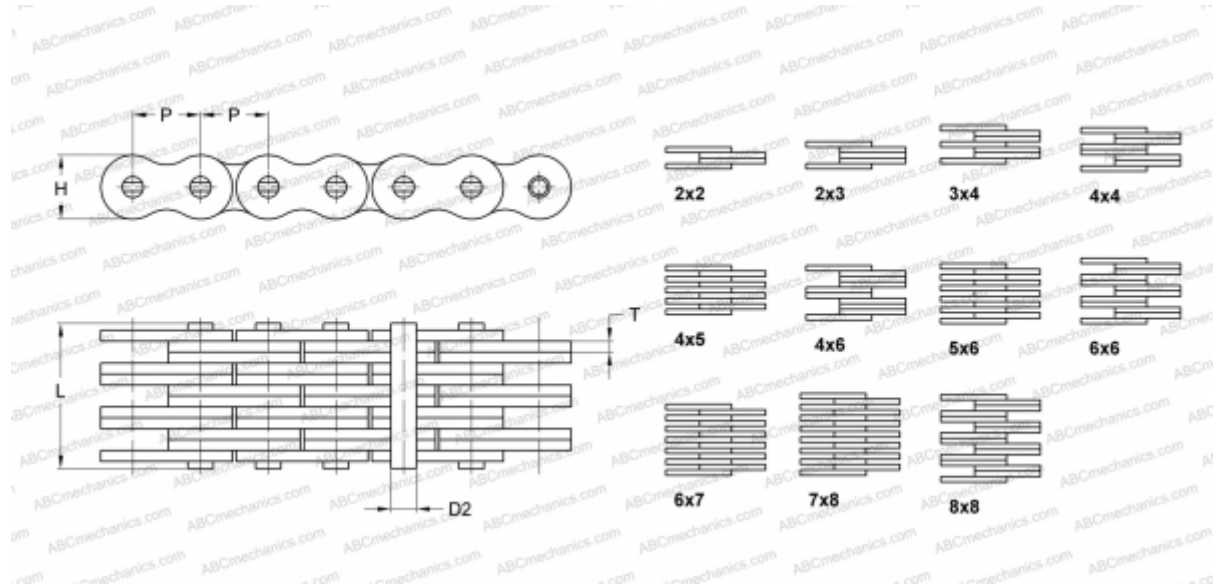

PHC 1534X5M SKF

Leaf Chain

TYPE: Lift chain, Standard BS/ISO (SKF), Leaf chain

Technical specification

DIMENSIONS, MM

P	15,880
D2	5,080
H	12,700
T	1,940
L	16,000

WEIGHT, KG/M 1,040

MANUFACTURER [SKF](#)