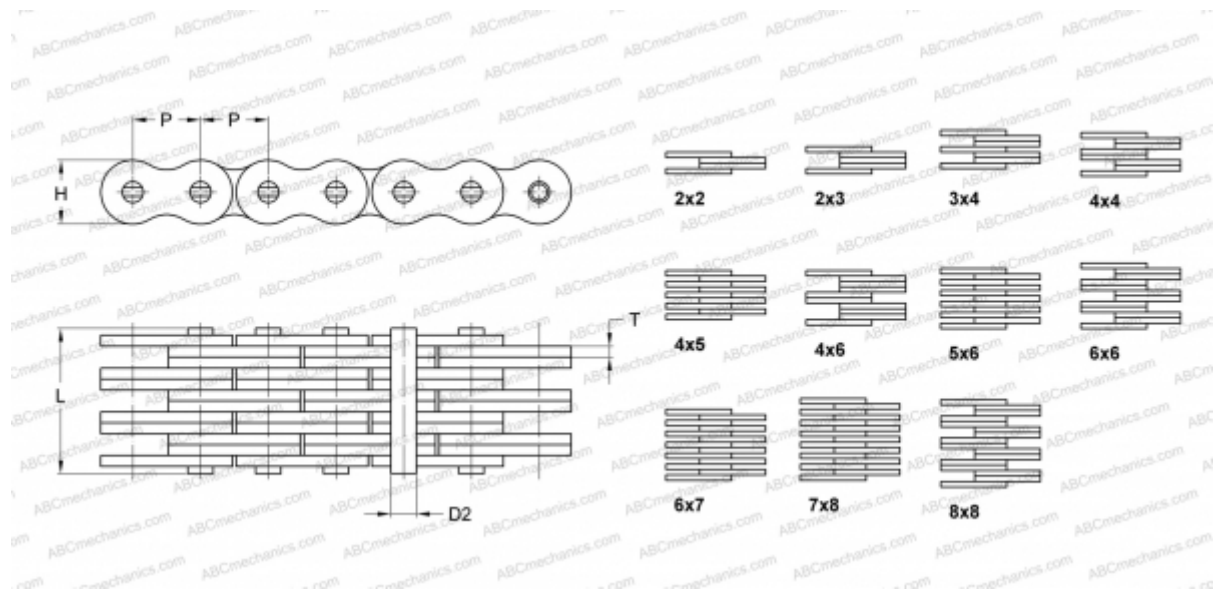

PHC 1545X5M SKF

Leaf Chain

TYPE: Lift chain, Standard BS/ISO (SKF), Leaf chain

Technical specification

DIMENSIONS, MM

P	15,880
D2	5,080
H	12,700
T	1,940
L	20,300

WEIGHT, KG/M 1,330

MANUFACTURER [SKF](#)