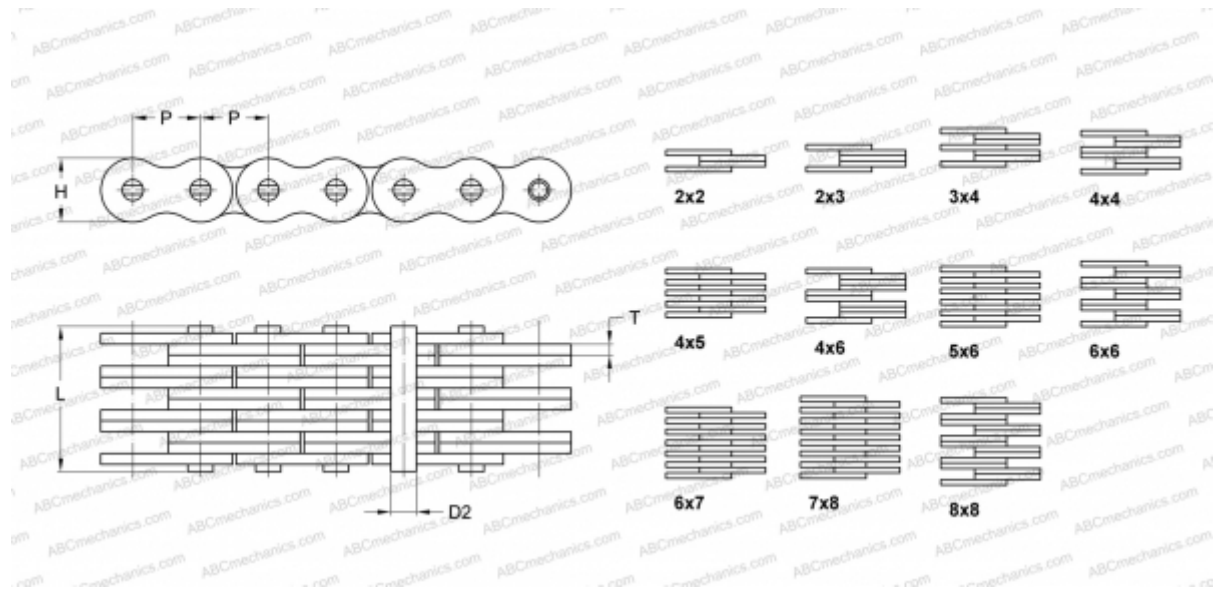

PHC 1556X5M SKF

Leaf Chain

TYPE: Lift chain, Standard BS/ISO (SKF), Leaf chain

Technical specification

DIMENSIONS, MM

P	15,880
D2	5,080
H	12,700
T	1,940
L	24,000

WEIGHT, KG/M 1,630

MANUFACTURER [SKF](#)