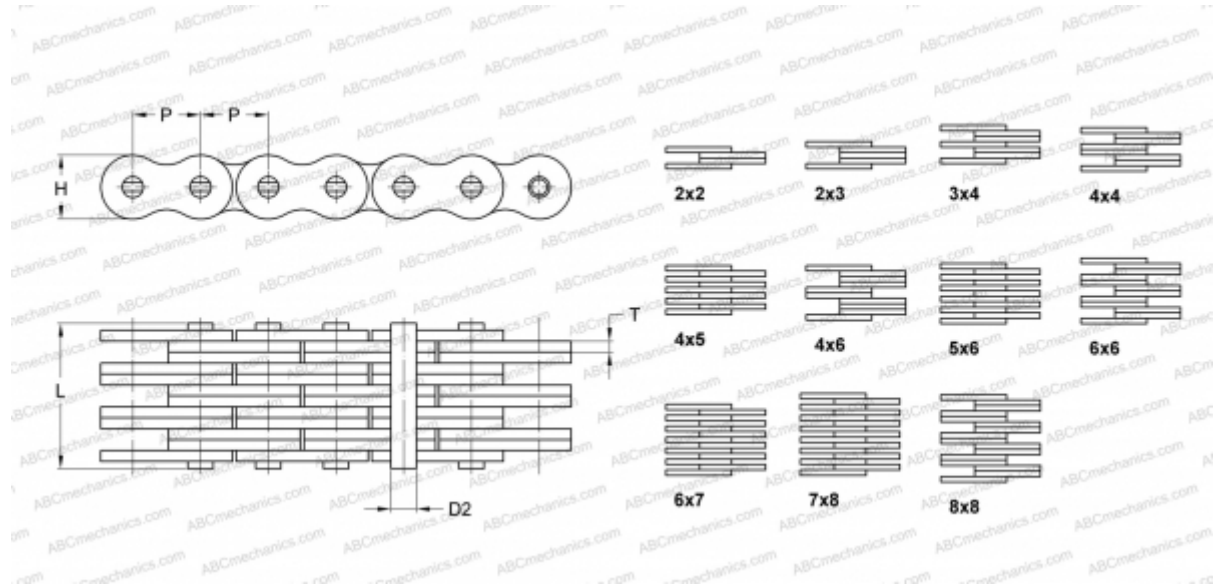

PHC 1567X5M SKF

Leaf Chain

TYPE: Lift chain, Standard BS/ISO (SKF), Leaf chain

Technical specification

DIMENSIONS, MM

P	15,880
D2	5,080
H	12,700
T	1,940
L	28,000

WEIGHT, KG/M 1,910

MANUFACTURER [SKF](#)