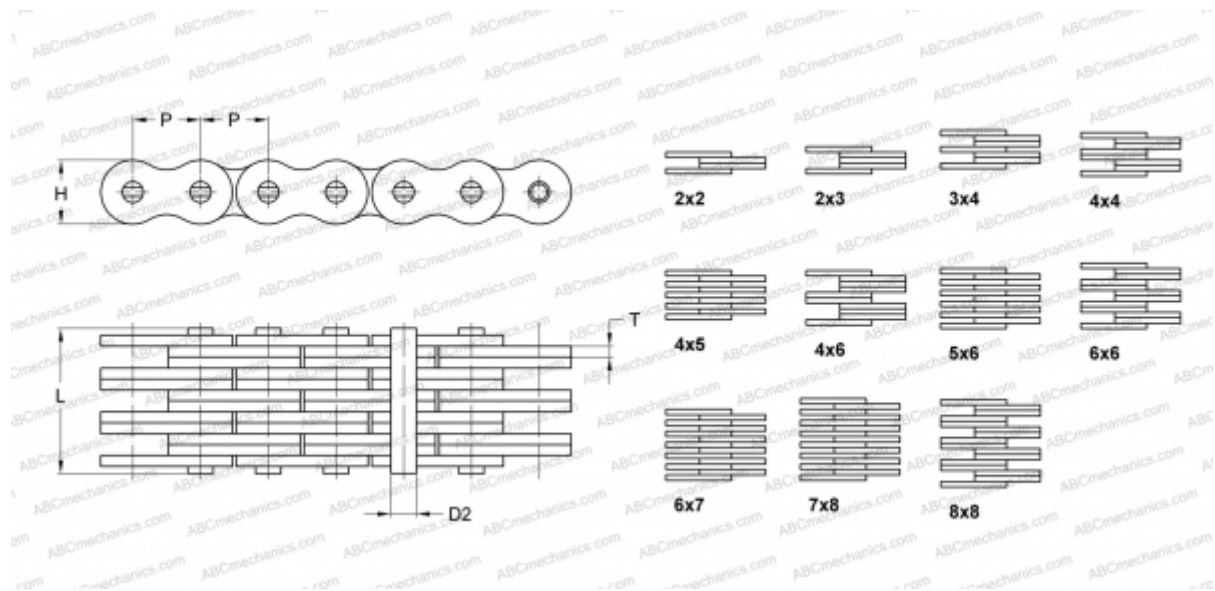

PHC 1578X5M SKF

Leaf Chain

TYPE: Lift chain, Standard BS/ISO (SKF), Leaf chain

Technical specification

DIMENSIONS, MM

P	15,880
D2	5,080
H	12,700
T	1,940
L	32,500

WEIGHT, KG/M 2,200

MANUFACTURER [SKF](#)