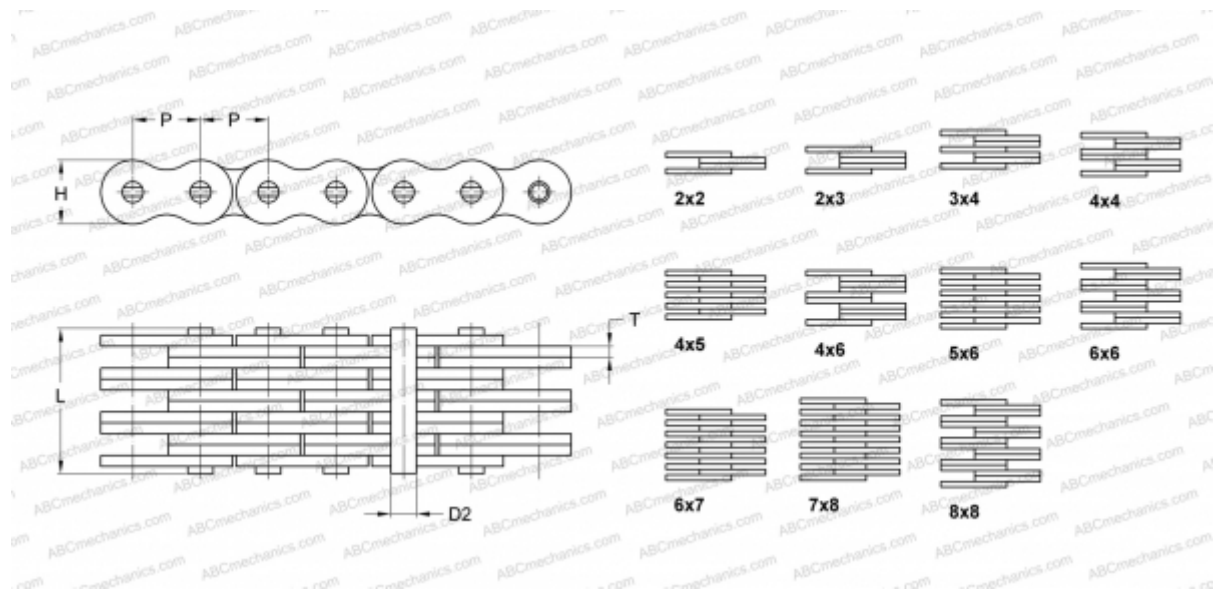

## PHC 1588X5M SKF

Leaf Chain

TYPE: Lift chain, Standard BS/ISO (SKF), Leaf chain

### Technical specification

#### DIMENSIONS, MM

P	15,880
D2	5,080
H	12,700
T	1,940
L	34,000

**WEIGHT, KG/M** 2,340

**MANUFACTURER** [SKF](#)

**DESIGNATION BS/ISO:** 1588