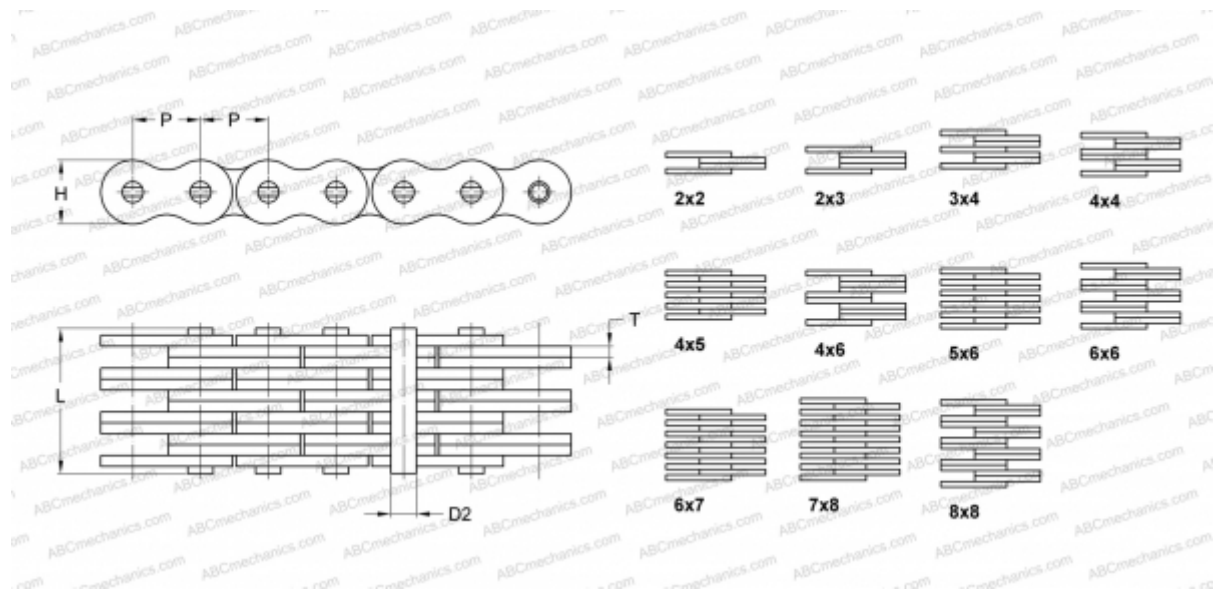

PHC 2523X5M SKF

Leaf Chain

TYPE: Lift chain, Standard BS/ISO (SKF), Leaf chain

Technical specification

DIMENSIONS, MM

P	25,400
D2	8,280
H	20,200
T	3,060
L	18,800

WEIGHT, KG/M 1,830

MANUFACTURER [SKF](#)