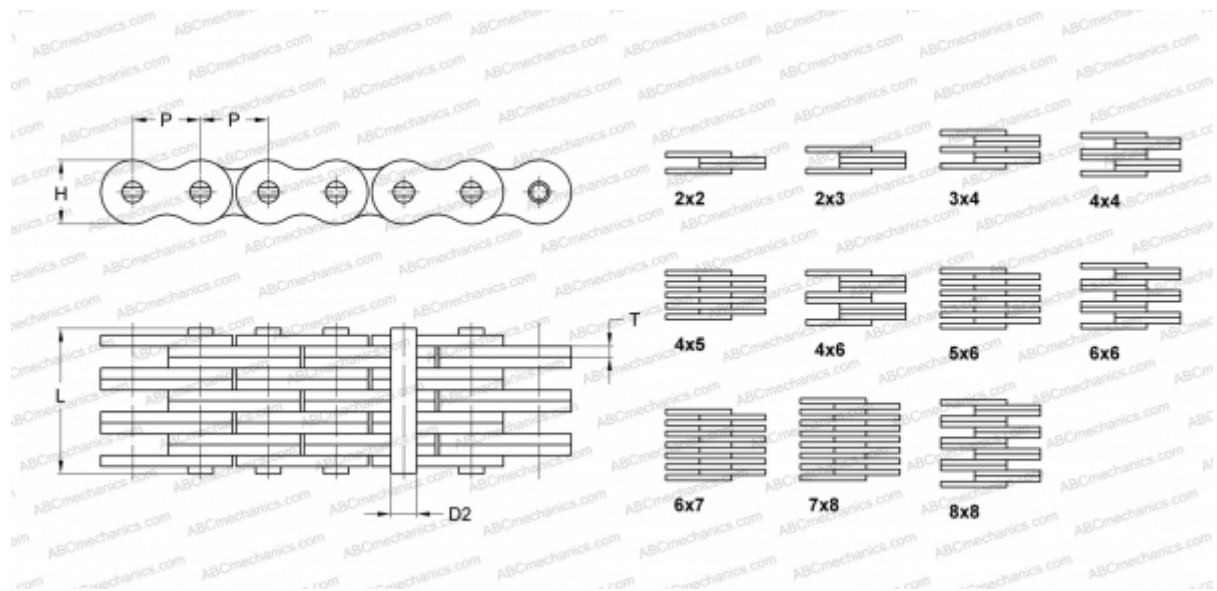

PHC 2534X5M SKF

Leaf Chain

TYPE: Lift chain, Standard BS/ISO (SKF), Leaf chain

Technical specification

DIMENSIONS, MM

P	25,400
D2	8,280
H	20,200
T	3,060
L	25,300

WEIGHT, KG/M 2,550

MANUFACTURER [SKF](#)