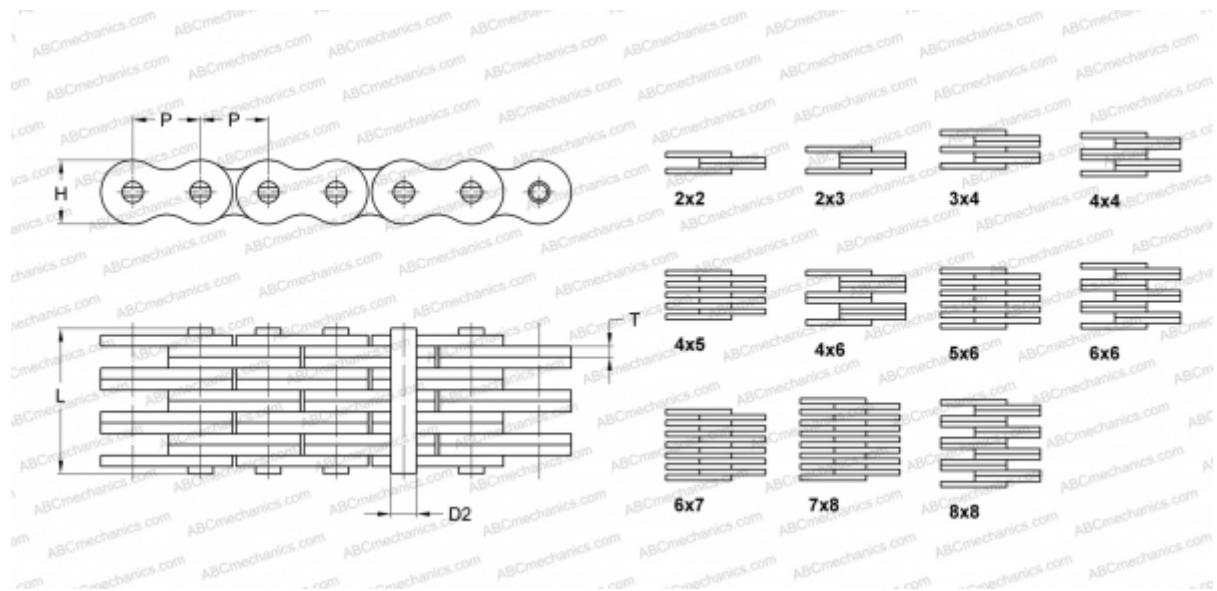

## PHC 2545X5M SKF

Leaf Chain

TYPE: Lift chain, Standard BS/ISO (SKF), Leaf chain

### Technical specification

#### DIMENSIONS, MM

P	25,400
D2	8,280
H	20,200
T	3,060
L	31,600

**WEIGHT, KG/M** 3,260

**MANUFACTURER** [SKF](#)

**DESIGNATION BS/ISO:** 2545